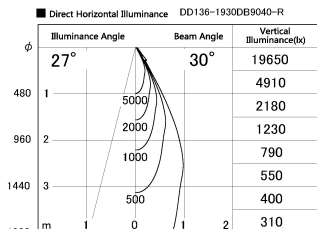

Item no. DD136-1930DB9040-R

Series Name: Cledy versa R-G Antiglare  
(DD136-AG-R)

Dark Mirror Reflector

Installation	Recessed mount
Type	Cledy versa R-G Antiglare (DD136-AG-R)
Fixture wattage	18.6W
Beam angle	29 deg
Color Temp.	4000K
CRI	Ra>90
Luminous	1566 lm
Body	Die-cast aluminum alloy
Body finish	N/A
Trim finish	Black
Reflector finish	Dark Mirror
IP Rate	IP20
Light source	COB module
Input Voltage	AC220~240V
Dimming Type	Non-Dimmable
Certificate	CE, CCC
Cut Hole	100mm