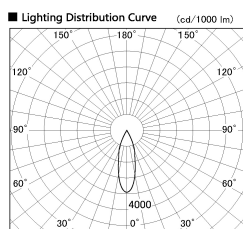

Item no. DD136-1930DB9040-R

Series Name: Cledy versa R-G Antiglare  
(DD136-AG-R)

Dark Mirror Reflector

Installation	Recessed mount
Type	Cledy versa R-G Antiglare (DD136-AG-R)
Fixture wattage	18.6W
Beam angle	29 deg
Color Temp.	4000K
CRI	Ra>90
Luminous	1566 lm
Body	Die-cast aluminum alloy
Body finish	N/A
Trim finish	Black
Reflector finish	Dark Mirror
IP Rate	IP20
Light source	COB module
Input Voltage	AC220~240V
Dimming Type	Non-Dimmable
Certificate	CE, CCC
Cut Hole	100mm