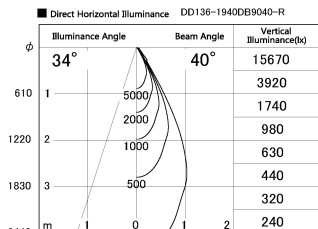

Item no. DD136-1940DB9040-R

Series Name: Cledy versa R-G Antiglare
(DD136-AG-R)

Dark Mirror Reflector

Installation	Recessed mount
Type	Cledy versa R-G Antiglare (DD136-AG-R)
Fixture wattage	18.6W
Beam angle	40 deg
Color Temp.	4000K
CRI	Ra>90
Luminous	1593 lm
Body	Die-cast aluminum alloy
Body finish	N/A
Trim finish	Black
Reflector finish	Dark Mirror
IP Rate	IP20
Light source	COB module
Input Voltage	AC220~240V
Dimming Type	Non-Dimmable
Certificate	CE, CCC
Cut Hole	100mm