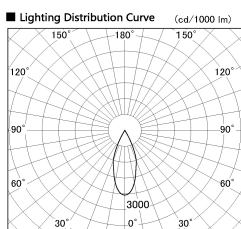

Item no. DD136-1940DB9040-R

Series Name: Cledy versa R-G Antiglare
(DD136-AG-R)

Dark Mirror Reflector

Installation	Recessed mount
Type	Cledy versa R-G Antiglare (DD136-AG-R)
Fixture wattage	18.6W
Beam angle	40 deg
Color Temp.	4000K
CRI	Ra>90
Luminous	1593 lm
Body	Die-cast aluminum alloy
Body finish	N/A
Trim finish	Black
Reflector finish	Dark Mirror
IP Rate	IP20
Light source	COB module
Input Voltage	AC220~240V
Dimming Type	Non-Dimmable
Certificate	CE, CCC
Cut Hole	100mm