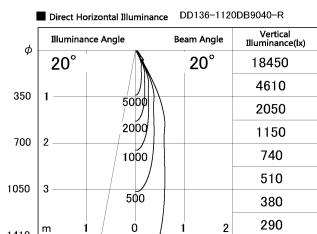

Item no. DD136-1120DB9040-R

Series Name: Cledy versa R-G Antiglare
(DD136-AG-R)

Dark Mirror Reflector

Installation	Recessed mount
Type	Cledy versa R-G Antiglare (DD136-AG-R)
Fixture wattage	10.5W
Beam angle	19 deg
Color Temp.	4000K
CRI	Ra>90
Luminous	835 lm
Body	Die-cast aluminum alloy
Body finish	N/A
Trim finish	Black
Reflector finish	Dark Mirror
IP Rate	IP20
Light source	COB module
Input Voltage	AC220~240V
Dimming Type	Non-Dimmable
Certificate	CE, CCC
Cut Hole	100mm