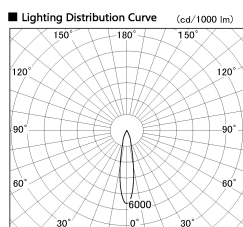

Item no. DD136-1120DB9040-R

Series Name: Cledy versa R-G Antiglare
(DD136-AG-R)

Dark Mirror Reflector

Installation	Recessed mount
Type	Cledy versa R-G Antiglare (DD136-AG-R)
Fixture wattage	10.5W
Beam angle	19 deg
Color Temp.	4000K
CRI	Ra>90
Luminous	835 lm
Body	Die-cast aluminum alloy
Body finish	N/A
Trim finish	Black
Reflector finish	Dark Mirror
IP Rate	IP20
Light source	COB module
Input Voltage	AC220~240V
Dimming Type	Non-Dimmable
Certificate	CE, CCC
Cut Hole	100mm