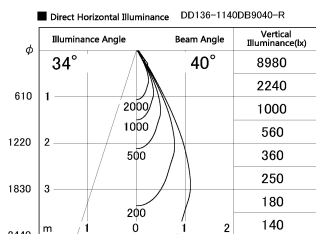

Item no. DD136-1140DB9040-R

Series Name: Cledy versa R-G Antiglare
(DD136-AG-R)

Dark Mirror Reflector

Installation	Recessed mount
Type	Cledy versa R-G Antiglare (DD136-AG-R)
Fixture wattage	10.5W
Beam angle	40 deg
Color Temp.	4000K
CRI	Ra>90
Luminous	913 lm
Body	Die-cast aluminum alloy
Body finish	N/A
Trim finish	Black
Reflector finish	Dark Mirror
IP Rate	IP20
Light source	COB module
Input Voltage	AC220~240V
Dimming Type	Non-Dimmable
Certificate	CE, CCC
Cut Hole	100mm