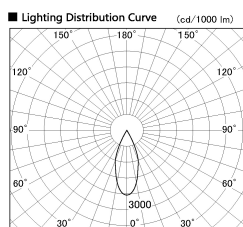

Item no. DD136-1140DB9040-R

Series Name: Cledy versa R-G Antiglare
(DD136-AG-R)

Dark Mirror Reflector

Installation	Recessed mount
Type	Cledy versa R-G Antiglare (DD136-AG-R)
Fixture wattage	10.5W
Beam angle	40 deg
Color Temp.	4000K
CRI	Ra>90
Luminous	913 lm
Body	Die-cast aluminum alloy
Body finish	N/A
Trim finish	Black
Reflector finish	Dark Mirror
IP Rate	IP20
Light source	COB module
Input Voltage	AC220~240V
Dimming Type	Non-Dimmable
Certificate	CE, CCC
Cut Hole	100mm