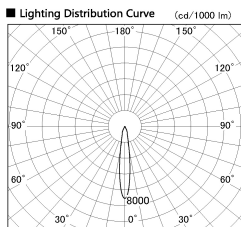

Item no. DD136-0815DB9040-R

Series Name: Cledy versa R-G Antiglare
(DD136-AG-R)

Dark Mirror Reflector

■ Direct Horizontal Illuminance DD136-0815DB9040-R

φ	Illuminance Angle	Beam Angle	Vertical Illuminance (lx)
1	15°	15°	16170
2			4040
3			1800
5			1010
10			650
20			450
30			330
50			250

Installation	Recessed mount
Type	Cledy versa R-G Antiglare (DD136-AG-R)
Fixture wattage	7.5W
Beam angle	16deg
Color Temp.	4000K
CRI	Ra>90
Luminous	553 lm
Body	Die-cast aluminum alloy
Body finish	N/A
Trim finish	Black
Reflector finish	Dark Mirror
IP Rate	IP20
Light source	COB module
Input Voltage	AC220~240V
Dimming Type	Non-Dimmable
Certificate	CE, CCC
Cut Hole	100mm