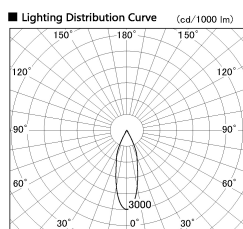

Item no. DD136-0830DB9040-R

Series Name: Cledy versa R-G Antiglare  
(DD136-AG-R)

Dark Mirror Reflector

Installation	Recessed mount
Type	Cledy versa R-G Antiglare (DD136-AG-R)
Fixture wattage	7.5W
Beam angle	30deg
Color Temp.	4000K
CRI	Ra>90
Luminous	644 lm
Body	Die-cast aluminum alloy
Body finish	N/A
Trim finish	Black
Reflector finish	Dark Mirror
IP Rate	IP20
Light source	COB module
Input Voltage	AC220~240V
Dimming Type	Non-Dimmable
Certificate	CE, CCC
Cut Hole	100mm