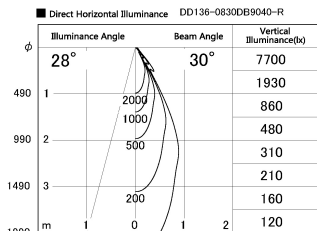

Item no. DD136-0830DB9040-R

Series Name: Cledy versa R-G Antiglare  
(DD136-AG-R)

Dark Mirror Reflector

Installation	Recessed mount
Type	Cledy versa R-G Antiglare (DD136-AG-R)
Fixture wattage	7.5W
Beam angle	30deg
Color Temp.	4000K
CRI	Ra>90
Luminous	644 lm
Body	Die-cast aluminum alloy
Body finish	N/A
Trim finish	Black
Reflector finish	Dark Mirror
IP Rate	IP20
Light source	COB module
Input Voltage	AC220~240V
Dimming Type	Non-Dimmable
Certificate	CE, CCC
Cut Hole	100mm