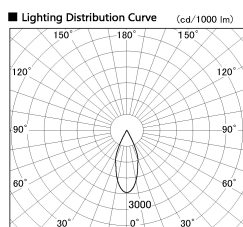

Item no. DD136-0840DB9040-R

Series Name: Cledy versa R-G Antiglare
(DD136-AG-R)

Dark Mirror Reflector

Installation	Recessed mount
Type	Cledy versa R-G Antiglare (DD136-AG-R)
Fixture wattage	7.5W
Beam angle	39deg
Color Temp.	4000K
CRI	Ra>90
Luminous	662 lm
Body	Die-cast aluminum alloy
Body finish	N/A
Trim finish	Black
Reflector finish	Dark Mirror
IP Rate	IP20
Light source	COB module
Input Voltage	AC220~240V
Dimming Type	Non-Dimmable
Certificate	CE, CCC
Cut Hole	100mm