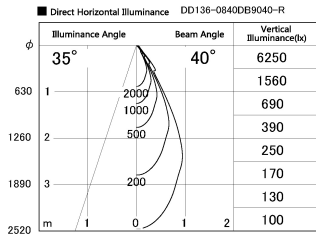

Item no. DD136-0840DB9040-R

Series Name: Cledy versa R-G Antiglare
(DD136-AG-R)

Dark Mirror Reflector

Installation	Recessed mount
Type	Cledy versa R-G Antiglare (DD136-AG-R)
Fixture wattage	7.5W
Beam angle	39deg
Color Temp.	4000K
CRI	Ra>90
Luminous	662 lm
Body	Die-cast aluminum alloy
Body finish	N/A
Trim finish	Black
Reflector finish	Dark Mirror
IP Rate	IP20
Light source	COB module
Input Voltage	AC220~240V
Dimming Type	Non-Dimmable
Certificate	CE, CCC
Cut Hole	100mm