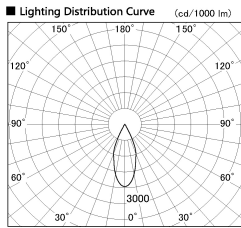

Item no. DD136-0840DB9040-R

Series Name: Cledy versa R-G Antiglare
(DD136-AG-R)

Dark Mirror Reflector

Installation	Recessed mount
Type	Cledy versa R-G Antiglare (DD136-AG-R)
Fixture wattage	7.5W
Beam angle	39deg
Color Temp.	4000K
CRI	Ra>90
Luminous	662 lm
Body	Die-cast aluminum alloy
Body finish	N/A
Trim finish	Black
Reflector finish	Dark Mirror
IP Rate	IP20
Light source	COB module
Input Voltage	AC220~240V
Dimming Type	Non-Dimmable
Certificate	CE, CCC
Cut Hole	100mm