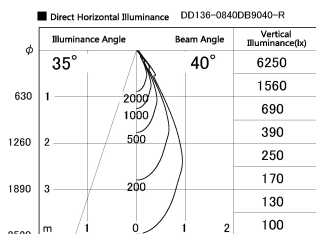

Item no. DD136-0840DB9040-R

Series Name: Cledy versa R-G Antiglare
(DD136-AG-R)

Dark Mirror Reflector

Installation	Recessed mount
Type	Cledy versa R-G Antiglare (DD136-AG-R)
Fixture wattage	7.5W
Beam angle	39deg
Color Temp.	4000K
CRI	Ra>90
Luminous	662 lm
Body	Die-cast aluminum alloy
Body finish	N/A
Trim finish	Black
Reflector finish	Dark Mirror
IP Rate	IP20
Light source	COB module
Input Voltage	AC220~240V
Dimming Type	Non-Dimmable
Certificate	CE, CCC
Cut Hole	100mm