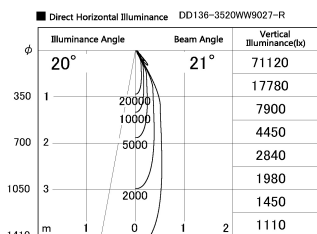

Item no. DD136-3520WW9027-R

Series Name: Cledy versa R-G Antiglare
(DD136-AG-R)

White Reflector

Installation	Recessed mount
Type	Cledy versa R-G Antiglare (DD136-AG-R)
Fixture wattage	36W
Beam angle	21 deg
Color Temp.	2700K
CRI	Ra>90
Luminous	3451 lm
Body	Die-cast aluminum alloy
Body finish	N/A
Trim finish	White
Reflector finish	White
IP Rate	IP20
Light source	COB module
Input Voltage	AC220~240V
Dimming Type	Non-Dimmable
Certificate	CE, CCC
Cut Hole	150mm