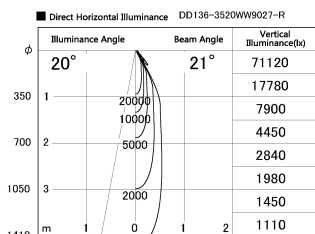

Item no. DD136-3520WW9027-R

Series Name: Cledy versa R-G Antiglare
(DD136-AG-R)

White Reflector

Installation	Recessed mount
Type	Cledy versa R-G Antiglare (DD136-AG-R)
Fixture wattage	36W
Beam angle	21 deg
Color Temp.	2700K
CRI	Ra>90
Luminous	3451 lm
Body	Die-cast aluminum alloy
Body finish	N/A
Trim finish	White
Reflector finish	White
IP Rate	IP20
Light source	COB module
Input Voltage	AC220~240V
Dimming Type	Non-Dimmable
Certificate	CE, CCC
Cut Hole	150mm