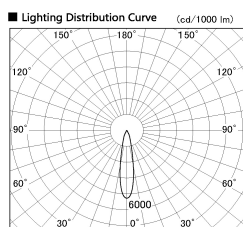

Item no. DD136-3520WW9027-R

Series Name: Cledy versa R-G Antiglare
(DD136-AG-R)

White Reflector

Installation	Recessed mount
Type	Cledy versa R-G Antiglare (DD136-AG-R)
Fixture wattage	36W
Beam angle	21 deg
Color Temp.	2700K
CRI	Ra>90
Luminous	3451 lm
Body	Die-cast aluminum alloy
Body finish	N/A
Trim finish	White
Reflector finish	White
IP Rate	IP20
Light source	COB module
Input Voltage	AC220~240V
Dimming Type	Non-Dimmable
Certificate	CE, CCC
Cut Hole	150mm