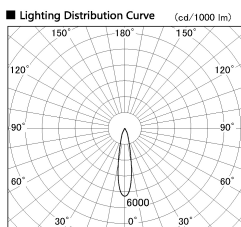

Item no. DD136-3520WW9027-R

Series Name: Cledy versa R-G Antiglare
(DD136-AG-R)

White Reflector

Installation	Recessed mount
Type	Cledy versa R-G Antiglare (DD136-AG-R)
Fixture wattage	36W
Beam angle	21 deg
Color Temp.	2700K
CRI	Ra>90
Luminous	3451 lm
Body	Die-cast aluminum alloy
Body finish	N/A
Trim finish	White
Reflector finish	White
IP Rate	IP20
Light source	COB module
Input Voltage	AC220~240V
Dimming Type	Non-Dimmable
Certificate	CE, CCC
Cut Hole	150mm