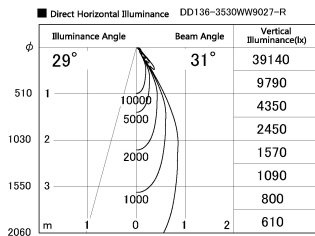

Item no. DD136-3530WW9027-R

Series Name: Cledy versa R-G Antiglare  
(DD136-AG-R)

White Reflector

Installation	Recessed mount
Type	Cledy versa R-G Antiglare (DD136-AG-R)
Fixture wattage	36W
Beam angle	31 deg
Color Temp.	2700K
CRI	Ra>90
Luminous	3436 lm
Body	Die-cast aluminum alloy
Body finish	N/A
Trim finish	White
Reflector finish	White
IP Rate	IP20
Light source	COB module
Input Voltage	AC220~240V
Dimming Type	Non-Dimmable
Certificate	CE, CCC
Cut Hole	150mm