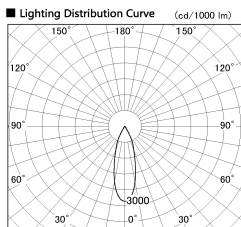

Item no. DD136-3530WW9027-R

Series Name: Cledy versa R-G Antiglare  
(DD136-AG-R)

White Reflector

Installation	Recessed mount
Type	Cledy versa R-G Antiglare (DD136-AG-R)
Fixture wattage	36W
Beam angle	31 deg
Color Temp.	2700K
CRI	Ra>90
Luminous	3436 lm
Body	Die-cast aluminum alloy
Body finish	N/A
Trim finish	White
Reflector finish	White
IP Rate	IP20
Light source	COB module
Input Voltage	AC220~240V
Dimming Type	Non-Dimmable
Certificate	CE, CCC
Cut Hole	150mm