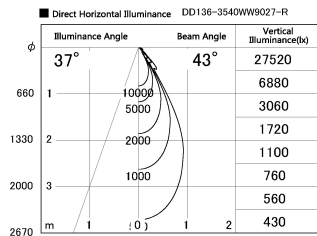

Item no. DD136-3540WW9027-R

Series Name: Cledy versa R-G Antiglare
(DD136-AG-R)

White Reflector

Installation	Recessed mount
Type	Cledy versa R-G Antiglare (DD136-AG-R)
Fixture wattage	36W
Beam angle	42 deg
Color Temp.	2700K
CRI	Ra>90
Luminous	3406 lm
Body	Die-cast aluminum alloy
Body finish	N/A
Trim finish	White
Reflector finish	White
IP Rate	IP20
Light source	COB module
Input Voltage	AC220~240V
Dimming Type	Non-Dimmable
Certificate	CE, CCC
Cut Hole	150mm