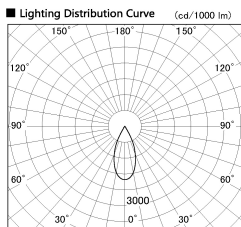

Item no. DD136-3540WW9027-R

Series Name: Cledy versa R-G Antiglare
(DD136-AG-R)

White Reflector

Installation	Recessed mount
Type	Cledy versa R-G Antiglare (DD136-AG-R)
Fixture wattage	36W
Beam angle	42 deg
Color Temp.	2700K
CRI	Ra>90
Luminous	3406 lm
Body	Die-cast aluminum alloy
Body finish	N/A
Trim finish	White
Reflector finish	White
IP Rate	IP20
Light source	COB module
Input Voltage	AC220~240V
Dimming Type	Non-Dimmable
Certificate	CE, CCC
Cut Hole	150mm