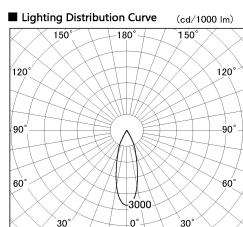

Item no. DD136-2830WW9027-R

Series Name: Cledy versa R-G Antiglare  
(DD136-AG-R)

White Reflector

Installation	Recessed mount
Type	Cledy versa R-G Antiglare (DD136-AG-R)
Fixture wattage	28W
Beam angle	31 deg
Color Temp.	2700K
CRI	Ra>90
Luminous	2724 lm
Body	Die-cast aluminum alloy
Body finish	N/A
Trim finish	White
Reflector finish	White
IP Rate	IP20
Light source	COB module
Input Voltage	AC220~240V
Dimming Type	Non-Dimmable
Certificate	CE, CCC
Cut Hole	150mm