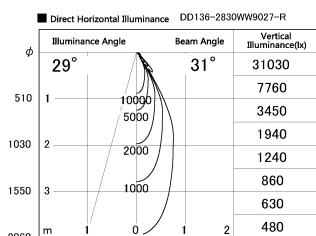

Item no. DD136-2830WW9027-R

Series Name: Cledy versa R-G Antiglare  
(DD136-AG-R)

White Reflector

Installation	Recessed mount
Type	Cledy versa R-G Antiglare (DD136-AG-R)
Fixture wattage	28W
Beam angle	31 deg
Color Temp.	2700K
CRI	Ra>90
Luminous	2724 lm
Body	Die-cast aluminum alloy
Body finish	N/A
Trim finish	White
Reflector finish	White
IP Rate	IP20
Light source	COB module
Input Voltage	AC220~240V
Dimming Type	Non-Dimmable
Certificate	CE, CCC
Cut Hole	150mm