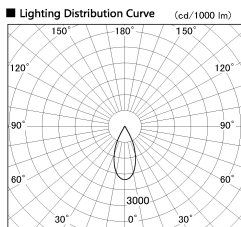

Item no. DD136-2840WW9027-R

Series Name: Cledy versa R-G Antiglare
(DD136-AG-R)

White Reflector

Installation	Recessed mount
Type	Cledy versa R-G Antiglare (DD136-AG-R)
Fixture wattage	28W
Beam angle	42 deg
Color Temp.	2700K
CRI	Ra>90
Luminous	2701 lm
Body	Die-cast aluminum alloy
Body finish	N/A
Trim finish	White
Reflector finish	White
IP Rate	IP20
Light source	COB module
Input Voltage	AC220~240V
Dimming Type	Non-Dimmable
Certificate	CE, CCC
Cut Hole	150mm