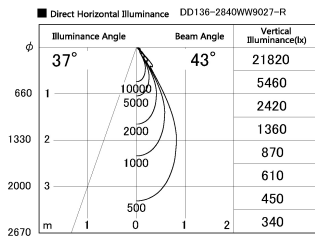

Item no. DD136-2840WW9027-R

Series Name: Cledy versa R-G Antiglare
(DD136-AG-R)

White Reflector

Installation	Recessed mount
Type	Cledy versa R-G Antiglare (DD136-AG-R)
Fixture wattage	28W
Beam angle	42 deg
Color Temp.	2700K
CRI	Ra>90
Luminous	2701 lm
Body	Die-cast aluminum alloy
Body finish	N/A
Trim finish	White
Reflector finish	White
IP Rate	IP20
Light source	COB module
Input Voltage	AC220~240V
Dimming Type	Non-Dimmable
Certificate	CE, CCC
Cut Hole	150mm