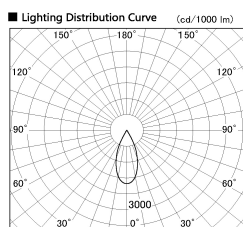

Item no. DD136-2840WW9027-R

Series Name: Cledy versa R-G Antiglare
(DD136-AG-R)

White Reflector

■ Direct Horizontal Illuminance DD136-2840WW9027-R

φ	Illuminance Angle	Beam Angle	Vertical Illuminance (lx)
1	37°	43°	21820
660	10000		5460
	5000		2420
1330	2000		1360
2	1000		870
2000	500		610
3			450
2670			340

Installation	Recessed mount
Type	Cledy versa R-G Antiglare (DD136-AG-R)
Fixture wattage	28W
Beam angle	42 deg
Color Temp.	2700K
CRI	Ra>90
Luminous	2701 lm
Body	Die-cast aluminum alloy
Body finish	N/A
Trim finish	White
Reflector finish	White
IP Rate	IP20
Light source	COB module
Input Voltage	AC220~240V
Dimming Type	Non-Dimmable
Certificate	CE, CCC
Cut Hole	150mm