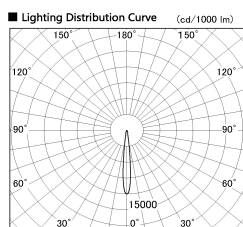

Item no. DD136-2615WW9027-R

Series Name: Cledy versa R-G Antiglare
(DD136-AG-R)

White Reflector

■ Direct Horizontal Illuminance DD136-2615WW9027-R

| φ | Illuminance Angle | Beam Angle | Vertical Illuminance (lx) |
|-----|-------------------|------------|---------------------------|
| 170 | 10° | 12° | 98860 |
| 170 | | | 24720 |
| 340 | | | 10980 |
| 340 | | | 6180 |
| 520 | | | 3950 |
| 520 | | | 2750 |
| 690 | | | 2020 |
| 690 | | | 1540 |

| | |
|------------------|---|
| Installation | Recessed mount |
| Type | Cledy versa R-G Antiglare (DD136-AG-R) |
| Fixture wattage | 23W |
| Beam angle | 12 deg |
| Color Temp. | 2700K |
| CRI | Ra>90 |
| Luminous | 2044 lm |
| Body | Die-cast aluminum alloy |
| Body finish | N/A |
| Trim finish | White |
| Reflector finish | White |
| IP Rate | IP20 |
| Light source | COB module |
| Input Voltage | AC220~240V |
| Dimming Type | Non-Dimmable |
| Certificate | CE, CCC |
| Cut Hole | 150mm |