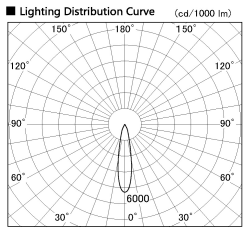

Item no. DD136-2620WW9027-R

Series Name: Cledy versa R-G Antiglare  
(DD136-AG-R)

White Reflector

Direct Horizontal Illuminance DD136-2620WW9027-R

φ	Illuminance Angle	Beam Angle	Vertical Illuminance (lx)
350	20°	21°	48780
700	10000		12200
1050	5000		5420
1410	2000		3050
	1000		1950
	0		1360
			1000
			760

Installation	Recessed mount
Type	Cledy versa R-G Antiglare (DD136-AG-R)
Fixture wattage	23W
Beam angle	21 deg
Color Temp.	2700K
CRI	Ra>90
Luminous	2367 lm
Body	Die-cast aluminum alloy
Body finish	N/A
Trim finish	White
Reflector finish	White
IP Rate	IP20
Light source	COB module
Input Voltage	AC220~240V
Dimming Type	Non-Dimmable
Certificate	CE, CCC
Cut Hole	150mm