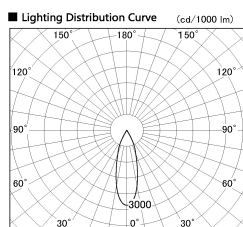

Item no. DD136-2630WW9027-R

Series Name: Cledy versa R-G Antiglare
(DD136-AG-R)

White Reflector

■ Direct Horizontal Illuminance DD136-2630WW9027-R

φ	Illuminance Angle	Beam Angle	Vertical Illuminance (lx)
1	29°	31°	26850
1			6710
2			2980
3			1680
1030			1070
1550			750
2060			550
			420

Installation	Recessed mount
Type	Cledy versa R-G Antiglare (DD136-AG-R)
Fixture wattage	23W
Beam angle	31 deg
Color Temp.	2700K
CRI	Ra>90
Luminous	2357 lm
Body	Die-cast aluminum alloy
Body finish	N/A
Trim finish	White
Reflector finish	White
IP Rate	IP20
Light source	COB module
Input Voltage	AC220~240V
Dimming Type	Non-Dimmable
Certificate	CE, CCC
Cut Hole	150mm