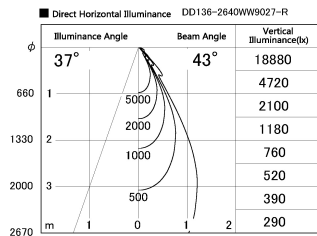

Item no. DD136-2640WW9027-R

Series Name: Cledy versa R-G Antiglare
(DD136-AG-R)

White Reflector

Installation	Recessed mount
Type	Cledy versa R-G Antiglare (DD136-AG-R)
Fixture wattage	23W
Beam angle	42 deg
Color Temp.	2700K
CRI	Ra>90
Luminous	2337 lm
Body	Die-cast aluminum alloy
Body finish	N/A
Trim finish	White
Reflector finish	White
IP Rate	IP20
Light source	COB module
Input Voltage	AC220~240V
Dimming Type	Non-Dimmable
Certificate	CE, CCC
Cut Hole	150mm