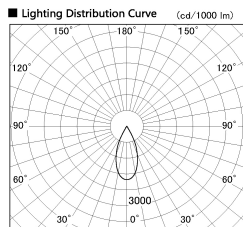

Item no. DD136-2640WW9027-R

Series Name: Cledy versa R-G Antiglare
(DD136-AG-R)

White Reflector

Installation	Recessed mount
Type	Cledy versa R-G Antiglare (DD136-AG-R)
Fixture wattage	23W
Beam angle	42 deg
Color Temp.	2700K
CRI	Ra>90
Luminous	2337 lm
Body	Die-cast aluminum alloy
Body finish	N/A
Trim finish	White
Reflector finish	White
IP Rate	IP20
Light source	COB module
Input Voltage	AC220~240V
Dimming Type	Non-Dimmable
Certificate	CE, CCC
Cut Hole	150mm