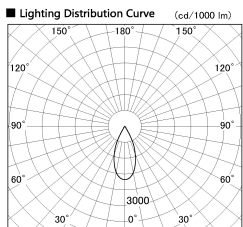

Item no. DD136-2640WW9027-R

Series Name: Cledy versa R-G Antiglare
(DD136-AG-R)

White Reflector

Installation	Recessed mount
Type	Cledy versa R-G Antiglare (DD136-AG-R)
Fixture wattage	23W
Beam angle	42 deg
Color Temp.	2700K
CRI	Ra>90
Luminous	2337 lm
Body	Die-cast aluminum alloy
Body finish	N/A
Trim finish	White
Reflector finish	White
IP Rate	IP20
Light source	COB module
Input Voltage	AC220~240V
Dimming Type	Non-Dimmable
Certificate	CE, CCC
Cut Hole	150mm