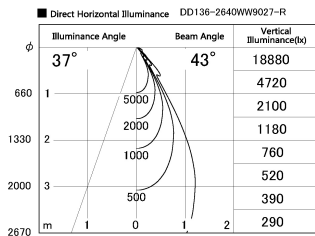

Item no. DD136-2640WW9027-R

Series Name: Cledy versa R-G Antiglare
(DD136-AG-R)

White Reflector

Installation	Recessed mount
Type	Cledy versa R-G Antiglare (DD136-AG-R)
Fixture wattage	23W
Beam angle	42 deg
Color Temp.	2700K
CRI	Ra>90
Luminous	2337 lm
Body	Die-cast aluminum alloy
Body finish	N/A
Trim finish	White
Reflector finish	White
IP Rate	IP20
Light source	COB module
Input Voltage	AC220~240V
Dimming Type	Non-Dimmable
Certificate	CE, CCC
Cut Hole	150mm