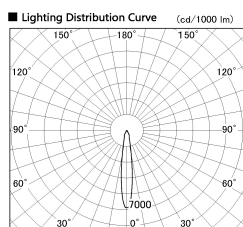

Item no. DD136-2515WW9027-R

Series Name: Cledy versa R-G Antiglare
(DD136-AG-R)

White Reflector

Direct Horizontal Illuminance DD136-2515WW9027-R

φ	Illuminance Angle	Beam Angle	Vertical Illuminance (lx)
280	15°	15°	52600
1			13150
			5840
520			3290
2			2100
780			1460
3			1070
1050	m	1 0 0 1 2	820

Installation	Recessed mount
Type	Cledy versa R-G Antiglare (DD136-AG-R)
Fixture wattage	23W
Beam angle	14 deg
Color Temp.	2700K
CRI	Ra>90
Luminous	1919 lm
Body	Die-cast aluminum alloy
Body finish	N/A
Trim finish	White
Reflector finish	White
IP Rate	IP20
Light source	COB module
Input Voltage	AC220~240V
Dimming Type	Non-Dimmable
Certificate	CE, CCC
Cut Hole	125mm