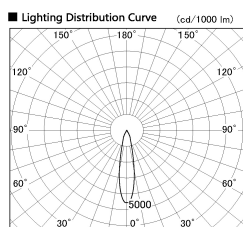

Item no. DD136-2520WW9027-R

Series Name: Cledy versa R-G Antiglare
(DD136-AG-R)

White Reflector

Direct Horizontal Illuminance DD136-2520WW9027-R

φ	Illuminance Angle	Beam Angle	Vertical Illuminance (lx)
370	21°	22°	38940
740			9730
1110			4330
1480			2430
			1560
			1080
			790
			610

Installation	Recessed mount
Type	Cledy versa R-G Antiglare (DD136-AG-R)
Fixture wattage	23W
Beam angle	21 deg
Color Temp.	2700K
CRI	Ra>90
Luminous	2133 lm
Body	Die-cast aluminum alloy
Body finish	N/A
Trim finish	White
Reflector finish	White
IP Rate	IP20
Light source	COB module
Input Voltage	AC220~240V
Dimming Type	Non-Dimmable
Certificate	CE, CCC
Cut Hole	125mm