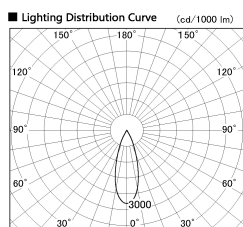

Item no. DD136-2530WW9027-R

Series Name: Cledy versa R-G Antiglare
(DD136-AG-R)

White Reflector

Installation	Recessed mount
Type	Cledy versa R-G Antiglare (DD136-AG-R)
Fixture wattage	23W
Beam angle	32 deg
Color Temp.	2700K
CRI	Ra>90
Luminous	2179 lm
Body	Die-cast aluminum alloy
Body finish	N/A
Trim finish	White
Reflector finish	White
IP Rate	IP20
Light source	COB module
Input Voltage	AC220~240V
Dimming Type	Non-Dimmable
Certificate	CE, CCC
Cut Hole	125mm