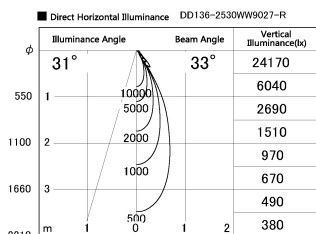

Item no. DD136-2530WW9027-R

Series Name: Cledy versa R-G Antiglare
(DD136-AG-R)

White Reflector

Installation	Recessed mount
Type	Cledy versa R-G Antiglare (DD136-AG-R)
Fixture wattage	23W
Beam angle	32 deg
Color Temp.	2700K
CRI	Ra>90
Luminous	2179 lm
Body	Die-cast aluminum alloy
Body finish	N/A
Trim finish	White
Reflector finish	White
IP Rate	IP20
Light source	COB module
Input Voltage	AC220~240V
Dimming Type	Non-Dimmable
Certificate	CE, CCC
Cut Hole	125mm