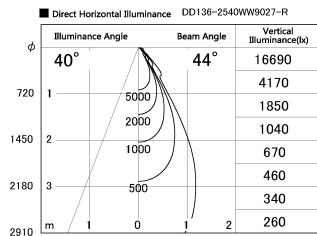

Item no. DD136-2540WW9027-R

Series Name: Cledy versa R-G Antiglare  
(DD136-AG-R)

White Reflector

Installation	Recessed mount
Type	Cledy versa R-G Antiglare (DD136-AG-R)
Fixture wattage	23W
Beam angle	43 deg
Color Temp.	2700K
CRI	Ra>90
Luminous	2221 lm
Body	Die-cast aluminum alloy
Body finish	N/A
Trim finish	White
Reflector finish	White
IP Rate	IP20
Light source	COB module
Input Voltage	AC220~240V
Dimming Type	Non-Dimmable
Certificate	CE, CCC
Cut Hole	125mm