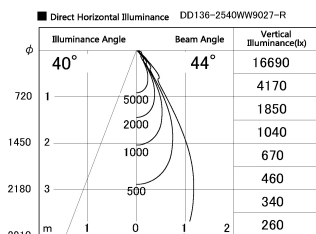

Item no. DD136-2540WW9027-R

Series Name: Cledy versa R-G Antiglare  
(DD136-AG-R)

White Reflector

Installation	Recessed mount
Type	Cledy versa R-G Antiglare (DD136-AG-R)
Fixture wattage	23W
Beam angle	43 deg
Color Temp.	2700K
CRI	Ra>90
Luminous	2221 lm
Body	Die-cast aluminum alloy
Body finish	N/A
Trim finish	White
Reflector finish	White
IP Rate	IP20
Light source	COB module
Input Voltage	AC220~240V
Dimming Type	Non-Dimmable
Certificate	CE, CCC
Cut Hole	125mm