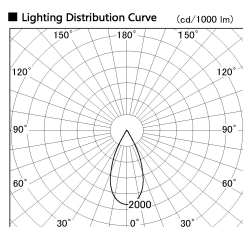

Item no. DD136-2540WW9027-R

Series Name: Cledy versa R-G Antiglare  
(DD136-AG-R)

White Reflector

Installation	Recessed mount
Type	Cledy versa R-G Antiglare (DD136-AG-R)
Fixture wattage	23W
Beam angle	43 deg
Color Temp.	2700K
CRI	Ra>90
Luminous	2221 lm
Body	Die-cast aluminum alloy
Body finish	N/A
Trim finish	White
Reflector finish	White
IP Rate	IP20
Light source	COB module
Input Voltage	AC220~240V
Dimming Type	Non-Dimmable
Certificate	CE, CCC
Cut Hole	125mm