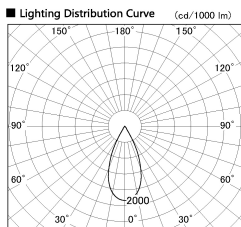

Item no. DD136-2540WW9027-R

Series Name: Cledy versa R-G Antiglare  
(DD136-AG-R)

White Reflector

Installation	Recessed mount
Type	Cledy versa R-G Antiglare (DD136-AG-R)
Fixture wattage	23W
Beam angle	43 deg
Color Temp.	2700K
CRI	Ra>90
Luminous	2221 lm
Body	Die-cast aluminum alloy
Body finish	N/A
Trim finish	White
Reflector finish	White
IP Rate	IP20
Light source	COB module
Input Voltage	AC220~240V
Dimming Type	Non-Dimmable
Certificate	CE, CCC
Cut Hole	125mm