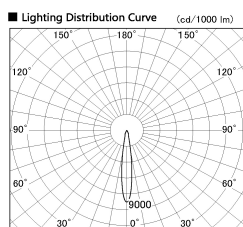

Item no. DD136-2020WW9027-R

Series Name: Cledy versa R-G Antiglare
(DD136-AG-R)

White Reflector

■ Direct Horizontal Illuminance DD136-2020WW9027-R

φ	Illuminance Angle	Beam Angle	Vertical Illuminance (lx)
240	14°	15°	57250
1			14310
490	2		6360
2			3580
730	3		2290
3			1590
980	m		1170
1			890

Installation	Recessed mount
Type	Cledy versa R-G Antiglare (DD136-AG-R)
Fixture wattage	20W
Beam angle	15 deg
Color Temp.	2700K
CRI	Ra>90
Luminous	1750 lm
Body	Die-cast aluminum alloy
Body finish	N/A
Trim finish	White
Reflector finish	White
IP Rate	IP20
Light source	COB module
Input Voltage	AC220~240V
Dimming Type	Non-Dimmable
Certificate	CE, CCC
Cut Hole	125mm