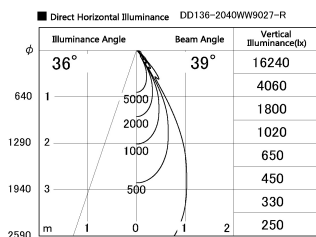

Item no. DD136-2040WW9027-R

Series Name: Cledy versa R-G Antiglare
(DD136-AG-R)

White Reflector

| | |
|------------------|---|
| Installation | Recessed mount |
| Type | Cledy versa R-G Antiglare (DD136-AG-R) |
| Fixture wattage | 20W |
| Beam angle | 37 deg |
| Color Temp. | 2700K |
| CRI | Ra>90 |
| Luminous | 1832 lm |
| Body | Die-cast aluminum alloy |
| Body finish | N/A |
| Trim finish | White |
| Reflector finish | White |
| IP Rate | IP20 |
| Light source | COB module |
| Input Voltage | AC220~240V |
| Dimming Type | Non-Dimmable |
| Certificate | CE, CCC |
| Cut Hole | 125mm |