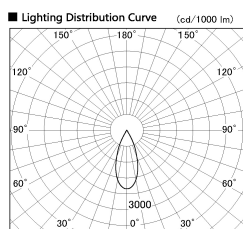

Item no. DD136-2040WW9027-R

Series Name: Cledy versa R-G Antiglare
(DD136-AG-R)

White Reflector

| | |
|------------------|---|
| Installation | Recessed mount |
| Type | Cledy versa R-G Antiglare (DD136-AG-R) |
| Fixture wattage | 20W |
| Beam angle | 37 deg |
| Color Temp. | 2700K |
| CRI | Ra>90 |
| Luminous | 1832 lm |
| Body | Die-cast aluminum alloy |
| Body finish | N/A |
| Trim finish | White |
| Reflector finish | White |
| IP Rate | IP20 |
| Light source | COB module |
| Input Voltage | AC220~240V |
| Dimming Type | Non-Dimmable |
| Certificate | CE, CCC |
| Cut Hole | 125mm |