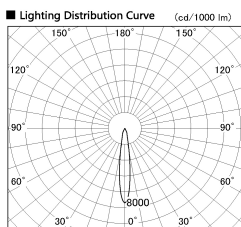

Item no. DD136-1915WW9027-R

Series Name: Cledy versa R-G Antiglare  
(DD136-AG-R)

White Reflector

■ Direct Horizontal Illuminance DD136-1915WW9027-R

φ	Illuminance Angle	Beam Angle	Vertical Illuminance (lx)
280	15°	15°	43250
1			10810
			4810
520			2700
2			1730
780			1200
3			880
1050			680

Installation	Recessed mount
Type	Cledy versa R-G Antiglare (DD136-AG-R)
Fixture wattage	18.6W
Beam angle	15 deg
Color Temp.	2700K
CRI	Ra>90
Luminous	1431 lm
Body	Die-cast aluminum alloy
Body finish	N/A
Trim finish	White
Reflector finish	White
IP Rate	IP20
Light source	COB module
Input Voltage	AC220~240V
Dimming Type	Non-Dimmable
Certificate	CE, CCC
Cut Hole	100mm