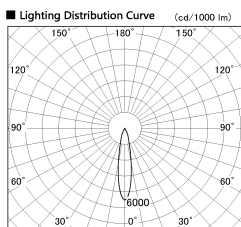

Item no. DD136-1920WW9027-R

Series Name: Cledy versa R-G Antiglare
(DD136-AG-R)

White Reflector

Direct Horizontal Illuminance DD136-1920WW9027-R

φ	Illuminance Angle	Beam Angle	Vertical Illuminance (lx)
330	19°	20°	32540
1			8130
660			3620
2			2030
1000			1300
3			900
1330			660
m	1	0	510

Installation	Recessed mount
Type	Cledy versa R-G Antiglare (DD136-AG-R)
Fixture wattage	18.6W
Beam angle	19 deg
Color Temp.	2700K
CRI	Ra>90
Luminous	1491 lm
Body	Die-cast aluminum alloy
Body finish	N/A
Trim finish	White
Reflector finish	White
IP Rate	IP20
Light source	COB module
Input Voltage	AC220~240V
Dimming Type	Non-Dimmable
Certificate	CE, CCC
Cut Hole	100mm