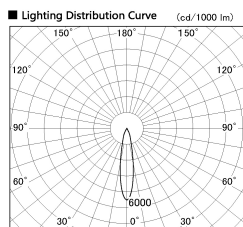

Item no. DD136-1920WW9027-R

Series Name: Cledy versa R-G Antiglare  
(DD136-AG-R)

White Reflector

Direct Horizontal Illuminance DD136-1920WW9027-R

φ	Illuminance Angle	Beam Angle	Vertical Illuminance (lx)
330	19°	20°	32540
1			8130
660	2		3620
1000	3		2030
1330	m	0	1300
		1	900
		2	660
			510

Installation	Recessed mount
Type	Cledy versa R-G Antiglare (DD136-AG-R)
Fixture wattage	18.6W
Beam angle	19 deg
Color Temp.	2700K
CRI	Ra>90
Luminous	1491 lm
Body	Die-cast aluminum alloy
Body finish	N/A
Trim finish	White
Reflector finish	White
IP Rate	IP20
Light source	COB module
Input Voltage	AC220~240V
Dimming Type	Non-Dimmable
Certificate	CE, CCC
Cut Hole	100mm