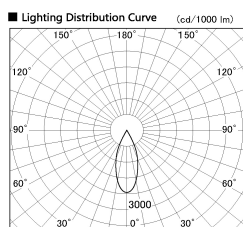

Item no. DD136-1940WW9027-R

Series Name: Cledy versa R-G Antiglare
(DD136-AG-R)

White Reflector

Installation	Recessed mount
Type	Cledy versa R-G Antiglare (DD136-AG-R)
Fixture wattage	18.6W
Beam angle	40 deg
Color Temp.	2700K
CRI	Ra>90
Luminous	1618 lm
Body	Die-cast aluminum alloy
Body finish	N/A
Trim finish	White
Reflector finish	White
IP Rate	IP20
Light source	COB module
Input Voltage	AC220~240V
Dimming Type	Non-Dimmable
Certificate	CE, CCC
Cut Hole	100mm