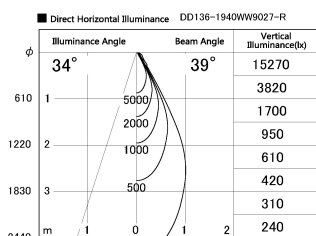

Item no. DD136-1940WW9027-R

Series Name: Cledy versa R-G Antiglare
(DD136-AG-R)

White Reflector

Installation	Recessed mount
Type	Cledy versa R-G Antiglare (DD136-AG-R)
Fixture wattage	18.6W
Beam angle	40 deg
Color Temp.	2700K
CRI	Ra>90
Luminous	1618 lm
Body	Die-cast aluminum alloy
Body finish	N/A
Trim finish	White
Reflector finish	White
IP Rate	IP20
Light source	COB module
Input Voltage	AC220~240V
Dimming Type	Non-Dimmable
Certificate	CE, CCC
Cut Hole	100mm