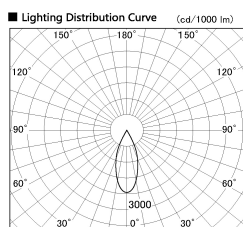

Item no. DD136-1940WW9027-R

Series Name: Cledy versa R-G Antiglare  
(DD136-AG-R)

White Reflector

Installation	Recessed mount
Type	Cledy versa R-G Antiglare (DD136-AG-R)
Fixture wattage	18.6W
Beam angle	40 deg
Color Temp.	2700K
CRI	Ra>90
Luminous	1618 lm
Body	Die-cast aluminum alloy
Body finish	N/A
Trim finish	White
Reflector finish	White
IP Rate	IP20
Light source	COB module
Input Voltage	AC220~240V
Dimming Type	Non-Dimmable
Certificate	CE, CCC
Cut Hole	100mm