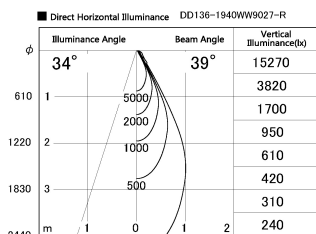

Item no. DD136-1940WW9027-R

Series Name: Cledy versa R-G Antiglare  
(DD136-AG-R)

White Reflector

Installation	Recessed mount
Type	Cledy versa R-G Antiglare (DD136-AG-R)
Fixture wattage	18.6W
Beam angle	40 deg
Color Temp.	2700K
CRI	Ra>90
Luminous	1618 lm
Body	Die-cast aluminum alloy
Body finish	N/A
Trim finish	White
Reflector finish	White
IP Rate	IP20
Light source	COB module
Input Voltage	AC220~240V
Dimming Type	Non-Dimmable
Certificate	CE, CCC
Cut Hole	100mm