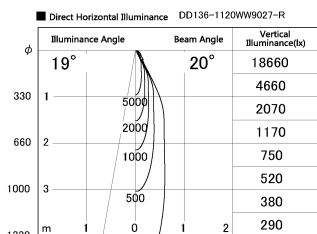

Item no. DD136-1120WW9027-R

Series Name: Cledy versa R-G Antiglare  
(DD136-AG-R)

White Reflector

Installation	Recessed mount
Type	Cledy versa R-G Antiglare (DD136-AG-R)
Fixture wattage	10.5W
Beam angle	19 deg
Color Temp.	2700K
CRI	Ra>90
Luminous	855 lm
Body	Die-cast aluminum alloy
Body finish	N/A
Trim finish	White
Reflector finish	White
IP Rate	IP20
Light source	COB module
Input Voltage	AC220~240V
Dimming Type	Non-Dimmable
Certificate	CE, CCC
Cut Hole	100mm