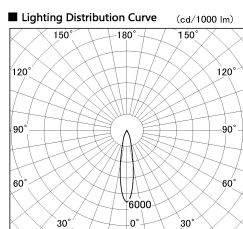

Item no. DD136-1120WW9027-R

Series Name: Cledy versa R-G Antiglare  
(DD136-AG-R)

White Reflector

Installation	Recessed mount
Type	Cledy versa R-G Antiglare (DD136-AG-R)
Fixture wattage	10.5W
Beam angle	19 deg
Color Temp.	2700K
CRI	Ra>90
Luminous	855 lm
Body	Die-cast aluminum alloy
Body finish	N/A
Trim finish	White
Reflector finish	White
IP Rate	IP20
Light source	COB module
Input Voltage	AC220~240V
Dimming Type	Non-Dimmable
Certificate	CE, CCC
Cut Hole	100mm