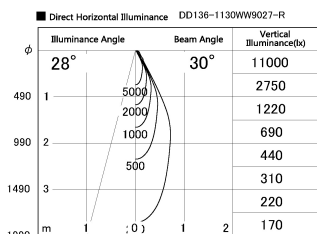

Item no. DD136-1130WW9027-R

Series Name: Cledy versa R-G Antiglare
(DD136-AG-R)

White Reflector

Installation	Recessed mount
Type	Cledy versa R-G Antiglare (DD136-AG-R)
Fixture wattage	10.5W
Beam angle	29 deg
Color Temp.	2700K
CRI	Ra>90
Luminous	909 lm
Body	Die-cast aluminum alloy
Body finish	N/A
Trim finish	White
Reflector finish	White
IP Rate	IP20
Light source	COB module
Input Voltage	AC220~240V
Dimming Type	Non-Dimmable
Certificate	CE, CCC
Cut Hole	100mm