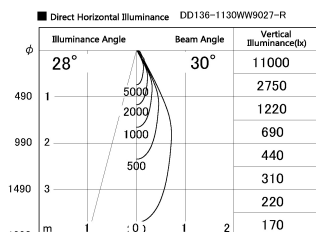

Item no. DD136-1130WW9027-R

Series Name: Cledy versa R-G Antiglare
(DD136-AG-R)

White Reflector

Installation	Recessed mount
Type	Cledy versa R-G Antiglare (DD136-AG-R)
Fixture wattage	10.5W
Beam angle	29 deg
Color Temp.	2700K
CRI	Ra>90
Luminous	909 lm
Body	Die-cast aluminum alloy
Body finish	N/A
Trim finish	White
Reflector finish	White
IP Rate	IP20
Light source	COB module
Input Voltage	AC220~240V
Dimming Type	Non-Dimmable
Certificate	CE, CCC
Cut Hole	100mm