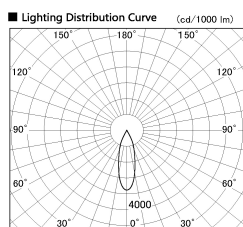

Item no. DD136-1130WW9027-R

Series Name: Cledy versa R-G Antiglare
(DD136-AG-R)

White Reflector

Installation	Recessed mount
Type	Cledy versa R-G Antiglare (DD136-AG-R)
Fixture wattage	10.5W
Beam angle	29 deg
Color Temp.	2700K
CRI	Ra>90
Luminous	909 lm
Body	Die-cast aluminum alloy
Body finish	N/A
Trim finish	White
Reflector finish	White
IP Rate	IP20
Light source	COB module
Input Voltage	AC220~240V
Dimming Type	Non-Dimmable
Certificate	CE, CCC
Cut Hole	100mm