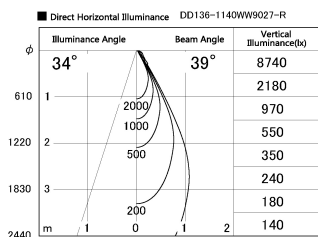

Item no. DD136-1140WW9027-R

Series Name: Cledy versa R-G Antiglare
(DD136-AG-R)

White Reflector

Installation	Recessed mount
Type	Cledy versa R-G Antiglare (DD136-AG-R)
Fixture wattage	10.5W
Beam angle	40 deg
Color Temp.	2700K
CRI	Ra>90
Luminous	926 lm
Body	Die-cast aluminum alloy
Body finish	N/A
Trim finish	White
Reflector finish	White
IP Rate	IP20
Light source	COB module
Input Voltage	AC220~240V
Dimming Type	Non-Dimmable
Certificate	CE, CCC
Cut Hole	100mm