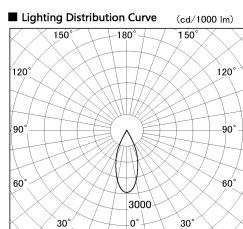

Item no. DD136-1140WW9027-R

Series Name: Cledy versa R-G Antiglare  
(DD136-AG-R)

White Reflector

Installation	Recessed mount
Type	Cledy versa R-G Antiglare (DD136-AG-R)
Fixture wattage	10.5W
Beam angle	40 deg
Color Temp.	2700K
CRI	Ra>90
Luminous	926 lm
Body	Die-cast aluminum alloy
Body finish	N/A
Trim finish	White
Reflector finish	White
IP Rate	IP20
Light source	COB module
Input Voltage	AC220~240V
Dimming Type	Non-Dimmable
Certificate	CE, CCC
Cut Hole	100mm