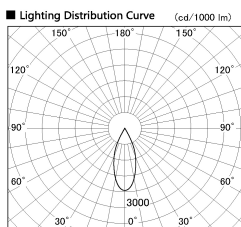

Item no. DD136-1140WW9027-R

Series Name: Cledy versa R-G Antiglare
(DD136-AG-R)

White Reflector

Installation	Recessed mount
Type	Cledy versa R-G Antiglare (DD136-AG-R)
Fixture wattage	10.5W
Beam angle	40 deg
Color Temp.	2700K
CRI	Ra>90
Luminous	926 lm
Body	Die-cast aluminum alloy
Body finish	N/A
Trim finish	White
Reflector finish	White
IP Rate	IP20
Light source	COB module
Input Voltage	AC220~240V
Dimming Type	Non-Dimmable
Certificate	CE, CCC
Cut Hole	100mm