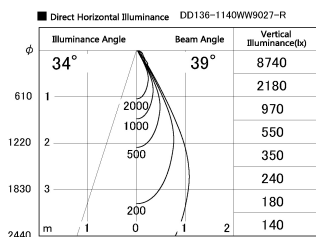

Item no. DD136-1140WW9027-R

Series Name: Cledy versa R-G Antiglare  
(DD136-AG-R)

White Reflector

Installation	Recessed mount
Type	Cledy versa R-G Antiglare (DD136-AG-R)
Fixture wattage	10.5W
Beam angle	40 deg
Color Temp.	2700K
CRI	Ra>90
Luminous	926 lm
Body	Die-cast aluminum alloy
Body finish	N/A
Trim finish	White
Reflector finish	White
IP Rate	IP20
Light source	COB module
Input Voltage	AC220~240V
Dimming Type	Non-Dimmable
Certificate	CE, CCC
Cut Hole	100mm