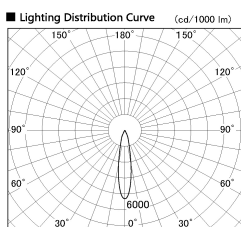

Item no. DD136-0820WW9027-R

Series Name: Cledy versa R-G Antiglare  
(DD136-AG-R)

White Reflector

■ Direct Horizontal Illuminance DD136-0820WW9027-R

φ	Illuminance Angle	Beam Angle	Vertical Illuminance (lx)
330	19°	20°	12610
1			3150
660			1400
2			790
1000			500
3			350
1330			260
m	1	0	200

Installation	Recessed mount
Type	Cledy versa R-G Antiglare (DD136-AG-R)
Fixture wattage	7.5W
Beam angle	20deg
Color Temp.	2700K
CRI	Ra>90
Luminous	607 lm
Body	Die-cast aluminum alloy
Body finish	N/A
Trim finish	White
Reflector finish	White
IP Rate	IP20
Light source	COB module
Input Voltage	AC220~240V
Dimming Type	Non-Dimmable
Certificate	CE, CCC
Cut Hole	100mm