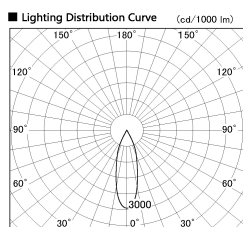

Item no. DD136-0830WW9027-R

Series Name: Cledy versa R-G Antiglare
(DD136-AG-R)

White Reflector

Installation	Recessed mount
Type	Cledy versa R-G Antiglare (DD136-AG-R)
Fixture wattage	7.5W
Beam angle	30deg
Color Temp.	2700K
CRI	Ra>90
Luminous	646 lm
Body	Die-cast aluminum alloy
Body finish	N/A
Trim finish	White
Reflector finish	White
IP Rate	IP20
Light source	COB module
Input Voltage	AC220~240V
Dimming Type	Non-Dimmable
Certificate	CE, CCC
Cut Hole	100mm