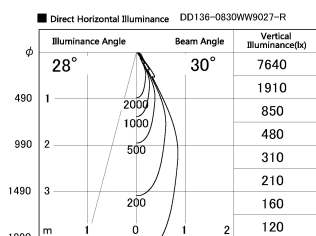

Item no. DD136-0830WW9027-R

Series Name: Cledy versa R-G Antiglare
(DD136-AG-R)

White Reflector

Installation	Recessed mount
Type	Cledy versa R-G Antiglare (DD136-AG-R)
Fixture wattage	7.5W
Beam angle	30deg
Color Temp.	2700K
CRI	Ra>90
Luminous	646 lm
Body	Die-cast aluminum alloy
Body finish	N/A
Trim finish	White
Reflector finish	White
IP Rate	IP20
Light source	COB module
Input Voltage	AC220~240V
Dimming Type	Non-Dimmable
Certificate	CE, CCC
Cut Hole	100mm