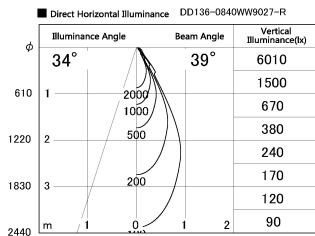

Item no. DD136-0840WW9027-R

Series Name: Cledy versa R-G Antiglare
(DD136-AG-R)

White Reflector

Installation	Recessed mount
Type	Cledy versa R-G Antiglare (DD136-AG-R)
Fixture wattage	7.5W
Beam angle	39deg
Color Temp.	2700K
CRI	Ra>90
Luminous	655 lm
Body	Die-cast aluminum alloy
Body finish	N/A
Trim finish	White
Reflector finish	White
IP Rate	IP20
Light source	COB module
Input Voltage	AC220~240V
Dimming Type	Non-Dimmable
Certificate	CE, CCC
Cut Hole	100mm