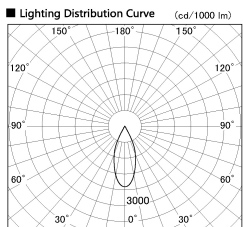

Item no. DD136-0840WW9027-R

Series Name: Cledy versa R-G Antiglare
(DD136-AG-R)

White Reflector

Installation	Recessed mount
Type	Cledy versa R-G Antiglare (DD136-AG-R)
Fixture wattage	7.5W
Beam angle	39deg
Color Temp.	2700K
CRI	Ra>90
Luminous	655 lm
Body	Die-cast aluminum alloy
Body finish	N/A
Trim finish	White
Reflector finish	White
IP Rate	IP20
Light source	COB module
Input Voltage	AC220~240V
Dimming Type	Non-Dimmable
Certificate	CE, CCC
Cut Hole	100mm