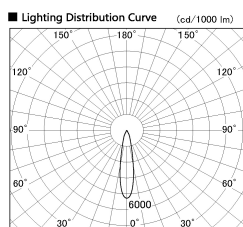

Item no. DD136-3520WW9030-R

Series Name: Cledy versa R-G Antiglare
(DD136-AG-R)

White Reflector

Installation	Recessed mount
Type	Cledy versa R-G Antiglare (DD136-AG-R)
Fixture wattage	36W
Beam angle	21 deg
Color Temp.	3000K
CRI	Ra>90
Luminous	3521 lm
Body	Die-cast aluminum alloy
Body finish	N/A
Trim finish	White
Reflector finish	White
IP Rate	IP20
Light source	COB module
Input Voltage	AC220~240V
Dimming Type	Non-Dimmable
Certificate	CE, CCC
Cut Hole	150mm