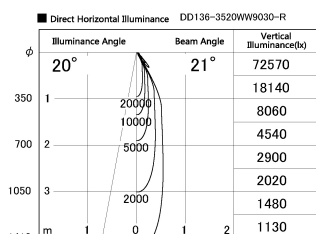

Item no. DD136-3520WW9030-R

Series Name: Cledy versa R-G Antiglare
(DD136-AG-R)

White Reflector

Installation	Recessed mount
Type	Cledy versa R-G Antiglare (DD136-AG-R)
Fixture wattage	36W
Beam angle	21 deg
Color Temp.	3000K
CRI	Ra>90
Luminous	3521 lm
Body	Die-cast aluminum alloy
Body finish	N/A
Trim finish	White
Reflector finish	White
IP Rate	IP20
Light source	COB module
Input Voltage	AC220~240V
Dimming Type	Non-Dimmable
Certificate	CE, CCC
Cut Hole	150mm