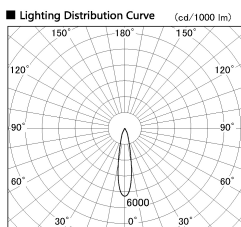

Item no. DD136-3520WW9030-R

Series Name: Cledy versa R-G Antiglare  
(DD136-AG-R)

White Reflector

Installation	Recessed mount
Type	Cledy versa R-G Antiglare (DD136-AG-R)
Fixture wattage	36W
Beam angle	21 deg
Color Temp.	3000K
CRI	Ra>90
Luminous	3521 lm
Body	Die-cast aluminum alloy
Body finish	N/A
Trim finish	White
Reflector finish	White
IP Rate	IP20
Light source	COB module
Input Voltage	AC220~240V
Dimming Type	Non-Dimmable
Certificate	CE, CCC
Cut Hole	150mm