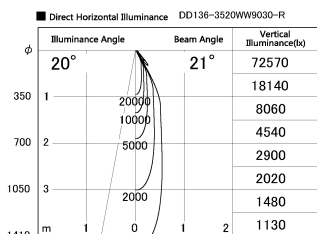

Item no. DD136-3520WW9030-R

Series Name: Cledy versa R-G Antiglare  
(DD136-AG-R)

White Reflector

Installation	Recessed mount
Type	Cledy versa R-G Antiglare (DD136-AG-R)
Fixture wattage	36W
Beam angle	21 deg
Color Temp.	3000K
CRI	Ra>90
Luminous	3521 lm
Body	Die-cast aluminum alloy
Body finish	N/A
Trim finish	White
Reflector finish	White
IP Rate	IP20
Light source	COB module
Input Voltage	AC220~240V
Dimming Type	Non-Dimmable
Certificate	CE, CCC
Cut Hole	150mm