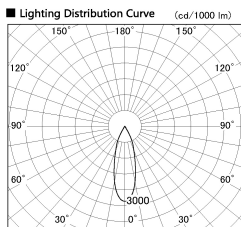

Item no. DD136-3530WW9030-R

Series Name: Cledy versa R-G Antiglare
(DD136-AG-R)

White Reflector

Installation	Recessed mount
Type	Cledy versa R-G Antiglare (DD136-AG-R)
Fixture wattage	36W
Beam angle	31 deg
Color Temp.	3000K
CRI	Ra>90
Luminous	3506 lm
Body	Die-cast aluminum alloy
Body finish	N/A
Trim finish	White
Reflector finish	White
IP Rate	IP20
Light source	COB module
Input Voltage	AC220~240V
Dimming Type	Non-Dimmable
Certificate	CE, CCC
Cut Hole	150mm