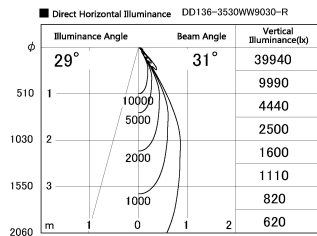

Item no. DD136-3530WW9030-R

Series Name: Cledy versa R-G Antiglare
(DD136-AG-R)

White Reflector

Installation	Recessed mount
Type	Cledy versa R-G Antiglare (DD136-AG-R)
Fixture wattage	36W
Beam angle	31 deg
Color Temp.	3000K
CRI	Ra>90
Luminous	3506 lm
Body	Die-cast aluminum alloy
Body finish	N/A
Trim finish	White
Reflector finish	White
IP Rate	IP20
Light source	COB module
Input Voltage	AC220~240V
Dimming Type	Non-Dimmable
Certificate	CE, CCC
Cut Hole	150mm