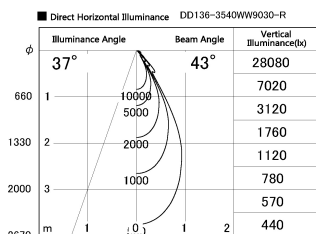

Item no. DD136-3540WW9030-R

Series Name: Cledy versa R-G Antiglare  
(DD136-AG-R)

White Reflector

Installation	Recessed mount
Type	Cledy versa R-G Antiglare (DD136-AG-R)
Fixture wattage	36W
Beam angle	42 deg
Color Temp.	3000K
CRI	Ra>90
Luminous	3476 lm
Body	Die-cast aluminum alloy
Body finish	N/A
Trim finish	White
Reflector finish	White
IP Rate	IP20
Light source	COB module
Input Voltage	AC220~240V
Dimming Type	Non-Dimmable
Certificate	CE, CCC
Cut Hole	150mm