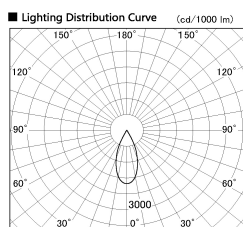

Item no. DD136-3540WW9030-R

Series Name: Cledy versa R-G Antiglare
(DD136-AG-R)

White Reflector

Installation	Recessed mount
Type	Cledy versa R-G Antiglare (DD136-AG-R)
Fixture wattage	36W
Beam angle	42 deg
Color Temp.	3000K
CRI	Ra>90
Luminous	3476 lm
Body	Die-cast aluminum alloy
Body finish	N/A
Trim finish	White
Reflector finish	White
IP Rate	IP20
Light source	COB module
Input Voltage	AC220~240V
Dimming Type	Non-Dimmable
Certificate	CE, CCC
Cut Hole	150mm