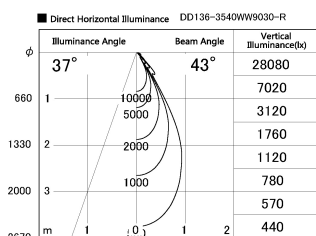

Item no. DD136-3540WW9030-R

Series Name: Cledy versa R-G Antiglare
(DD136-AG-R)

White Reflector

Installation	Recessed mount
Type	Cledy versa R-G Antiglare (DD136-AG-R)
Fixture wattage	36W
Beam angle	42 deg
Color Temp.	3000K
CRI	Ra>90
Luminous	3476 lm
Body	Die-cast aluminum alloy
Body finish	N/A
Trim finish	White
Reflector finish	White
IP Rate	IP20
Light source	COB module
Input Voltage	AC220~240V
Dimming Type	Non-Dimmable
Certificate	CE, CCC
Cut Hole	150mm