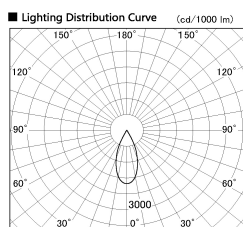

Item no. DD136-3540WW9030-R

Series Name: Cledy versa R-G Antiglare  
(DD136-AG-R)

White Reflector

Installation	Recessed mount
Type	Cledy versa R-G Antiglare (DD136-AG-R)
Fixture wattage	36W
Beam angle	42 deg
Color Temp.	3000K
CRI	Ra>90
Luminous	3476 lm
Body	Die-cast aluminum alloy
Body finish	N/A
Trim finish	White
Reflector finish	White
IP Rate	IP20
Light source	COB module
Input Voltage	AC220~240V
Dimming Type	Non-Dimmable
Certificate	CE, CCC
Cut Hole	150mm