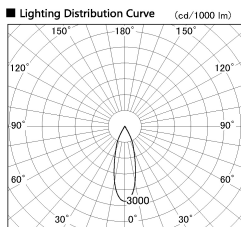

Item no. DD136-2830WW9030-R

Series Name: Cledy versa R-G Antiglare
(DD136-AG-R)

White Reflector

Installation	Recessed mount
Type	Cledy versa R-G Antiglare (DD136-AG-R)
Fixture wattage	28W
Beam angle	31 deg
Color Temp.	3000K
CRI	Ra>90
Luminous	2780 lm
Body	Die-cast aluminum alloy
Body finish	N/A
Trim finish	White
Reflector finish	White
IP Rate	IP20
Light source	COB module
Input Voltage	AC220~240V
Dimming Type	Non-Dimmable
Certificate	CE, CCC
Cut Hole	150mm