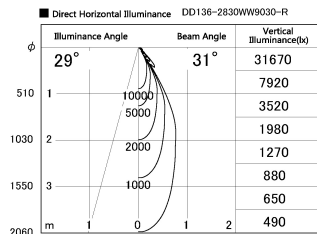

Item no. DD136-2830WW9030-R

Series Name: Cledy versa R-G Antiglare
(DD136-AG-R)

White Reflector

Installation	Recessed mount
Type	Cledy versa R-G Antiglare (DD136-AG-R)
Fixture wattage	28W
Beam angle	31 deg
Color Temp.	3000K
CRI	Ra>90
Luminous	2780 lm
Body	Die-cast aluminum alloy
Body finish	N/A
Trim finish	White
Reflector finish	White
IP Rate	IP20
Light source	COB module
Input Voltage	AC220~240V
Dimming Type	Non-Dimmable
Certificate	CE, CCC
Cut Hole	150mm