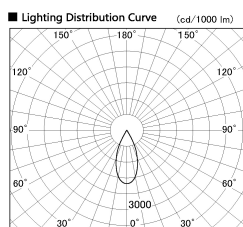

Item no. DD136-2840WW9030-R

Series Name: Cledy versa R-G Antiglare
(DD136-AG-R)

White Reflector

Installation	Recessed mount
Type	Cledy versa R-G Antiglare (DD136-AG-R)
Fixture wattage	28W
Beam angle	42 deg
Color Temp.	3000K
CRI	Ra>90
Luminous	2756 lm
Body	Die-cast aluminum alloy
Body finish	N/A
Trim finish	White
Reflector finish	White
IP Rate	IP20
Light source	COB module
Input Voltage	AC220~240V
Dimming Type	Non-Dimmable
Certificate	CE, CCC
Cut Hole	150mm