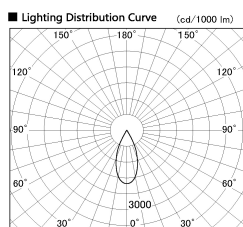

Item no. DD136-2840WW9030-R

Series Name: Cledy versa R-G Antiglare  
(DD136-AG-R)

White Reflector

Installation	Recessed mount
Type	Cledy versa R-G Antiglare (DD136-AG-R)
Fixture wattage	28W
Beam angle	42 deg
Color Temp.	3000K
CRI	Ra>90
Luminous	2756 lm
Body	Die-cast aluminum alloy
Body finish	N/A
Trim finish	White
Reflector finish	White
IP Rate	IP20
Light source	COB module
Input Voltage	AC220~240V
Dimming Type	Non-Dimmable
Certificate	CE, CCC
Cut Hole	150mm