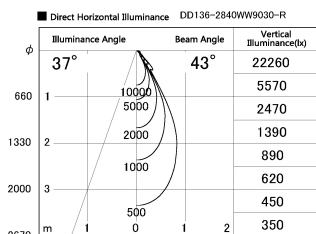

Item no. DD136-2840WW9030-R

Series Name: Cledy versa R-G Antiglare  
(DD136-AG-R)

White Reflector

Installation	Recessed mount
Type	Cledy versa R-G Antiglare (DD136-AG-R)
Fixture wattage	28W
Beam angle	42 deg
Color Temp.	3000K
CRI	Ra>90
Luminous	2756 lm
Body	Die-cast aluminum alloy
Body finish	N/A
Trim finish	White
Reflector finish	White
IP Rate	IP20
Light source	COB module
Input Voltage	AC220~240V
Dimming Type	Non-Dimmable
Certificate	CE, CCC
Cut Hole	150mm