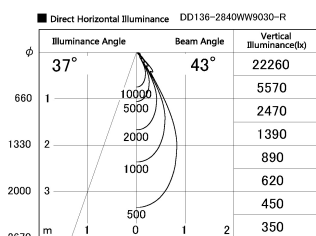

Item no. DD136-2840WW9030-R

Series Name: Cledy versa R-G Antiglare
(DD136-AG-R)

White Reflector

Installation	Recessed mount
Type	Cledy versa R-G Antiglare (DD136-AG-R)
Fixture wattage	28W
Beam angle	42 deg
Color Temp.	3000K
CRI	Ra>90
Luminous	2756 lm
Body	Die-cast aluminum alloy
Body finish	N/A
Trim finish	White
Reflector finish	White
IP Rate	IP20
Light source	COB module
Input Voltage	AC220~240V
Dimming Type	Non-Dimmable
Certificate	CE, CCC
Cut Hole	150mm