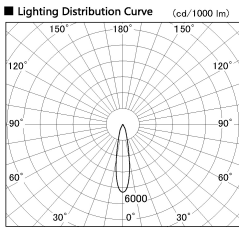

Item no. DD136-2620WW9030-R

Series Name: Cledy versa R-G Antiglare
(DD136-AG-R)

White Reflector

■ Direct Horizontal Illuminance DD136-2620WW9030-R

φ	Illuminance Angle	Beam Angle	Vertical Illuminance (lx)
350	20°	21°	49770
700	1		12440
1050	2		5530
1410	3		3110
	1		1990
	2		1380
	3		1020
	1	2	780

Installation	Recessed mount
Type	Cledy versa R-G Antiglare (DD136-AG-R)
Fixture wattage	23W
Beam angle	21 deg
Color Temp.	3000K
CRI	Ra>90
Luminous	2415 lm
Body	Die-cast aluminum alloy
Body finish	N/A
Trim finish	White
Reflector finish	White
IP Rate	IP20
Light source	COB module
Input Voltage	AC220~240V
Dimming Type	Non-Dimmable
Certificate	CE, CCC
Cut Hole	150mm