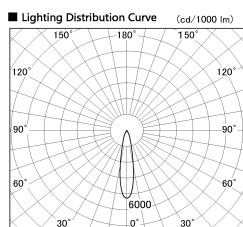

Item no. DD136-2620WW9030-R

Series Name: Cledy versa R-G Antiglare  
(DD136-AG-R)

White Reflector

Installation	Recessed mount
Type	Cledy versa R-G Antiglare (DD136-AG-R)
Fixture wattage	23W
Beam angle	21 deg
Color Temp.	3000K
CRI	Ra>90
Luminous	2415 lm
Body	Die-cast aluminum alloy
Body finish	N/A
Trim finish	White
Reflector finish	White
IP Rate	IP20
Light source	COB module
Input Voltage	AC220~240V
Dimming Type	Non-Dimmable
Certificate	CE, CCC
Cut Hole	150mm

■ Direct Horizontal Illuminance DD136-2620WW9030-R

φ	Illuminance Angle	Beam Angle	Vertical Illuminance (lx)
350	20°	21°	49770
700	10000		12440
1050	5000		5530
1410	2000		3110
	1000		1990
	500		1380
	200		1020
	100		780