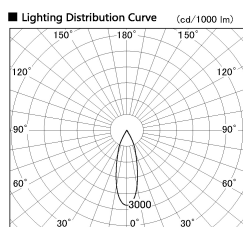

Item no. DD136-2630WW9030-R

Series Name: Cledy versa R-G Antiglare  
(DD136-AG-R)

White Reflector

Installation	Recessed mount
Type	Cledy versa R-G Antiglare (DD136-AG-R)
Fixture wattage	23W
Beam angle	31 deg
Color Temp.	3000K
CRI	Ra>90
Luminous	2405 lm
Body	Die-cast aluminum alloy
Body finish	N/A
Trim finish	White
Reflector finish	White
IP Rate	IP20
Light source	COB module
Input Voltage	AC220~240V
Dimming Type	Non-Dimmable
Certificate	CE, CCC
Cut Hole	150mm