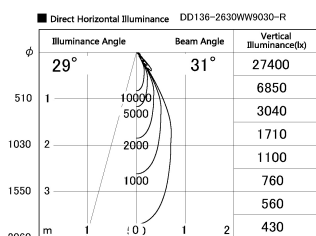

Item no. DD136-2630WW9030-R

Series Name: Cledy versa R-G Antiglare  
(DD136-AG-R)

White Reflector

Installation	Recessed mount
Type	Cledy versa R-G Antiglare (DD136-AG-R)
Fixture wattage	23W
Beam angle	31 deg
Color Temp.	3000K
CRI	Ra>90
Luminous	2405 lm
Body	Die-cast aluminum alloy
Body finish	N/A
Trim finish	White
Reflector finish	White
IP Rate	IP20
Light source	COB module
Input Voltage	AC220~240V
Dimming Type	Non-Dimmable
Certificate	CE, CCC
Cut Hole	150mm