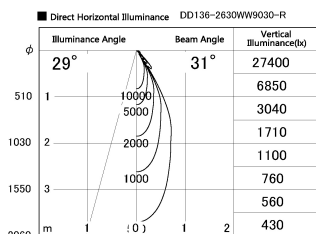

Item no. DD136-2630WW9030-R

Series Name: Cledy versa R-G Antiglare  
(DD136-AG-R)

White Reflector

Installation	Recessed mount
Type	Cledy versa R-G Antiglare (DD136-AG-R)
Fixture wattage	23W
Beam angle	31 deg
Color Temp.	3000K
CRI	Ra>90
Luminous	2405 lm
Body	Die-cast aluminum alloy
Body finish	N/A
Trim finish	White
Reflector finish	White
IP Rate	IP20
Light source	COB module
Input Voltage	AC220~240V
Dimming Type	Non-Dimmable
Certificate	CE, CCC
Cut Hole	150mm