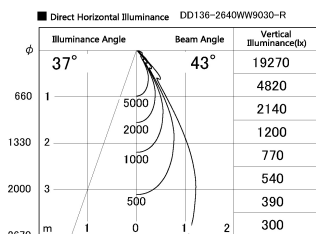

Item no. DD136-2640WW9030-R

Series Name: Cledy versa R-G Antiglare
(DD136-AG-R)

White Reflector

Installation	Recessed mount
Type	Cledy versa R-G Antiglare (DD136-AG-R)
Fixture wattage	23W
Beam angle	42 deg
Color Temp.	3000K
CRI	Ra>90
Luminous	2385 lm
Body	Die-cast aluminum alloy
Body finish	N/A
Trim finish	White
Reflector finish	White
IP Rate	IP20
Light source	COB module
Input Voltage	AC220~240V
Dimming Type	Non-Dimmable
Certificate	CE, CCC
Cut Hole	150mm