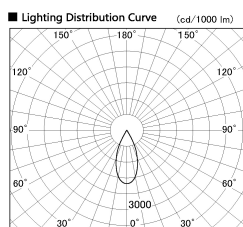

Item no. DD136-2640WW9030-R

Series Name: Cledy versa R-G Antiglare
(DD136-AG-R)

White Reflector

Installation	Recessed mount
Type	Cledy versa R-G Antiglare (DD136-AG-R)
Fixture wattage	23W
Beam angle	42 deg
Color Temp.	3000K
CRI	Ra>90
Luminous	2385 lm
Body	Die-cast aluminum alloy
Body finish	N/A
Trim finish	White
Reflector finish	White
IP Rate	IP20
Light source	COB module
Input Voltage	AC220~240V
Dimming Type	Non-Dimmable
Certificate	CE, CCC
Cut Hole	150mm