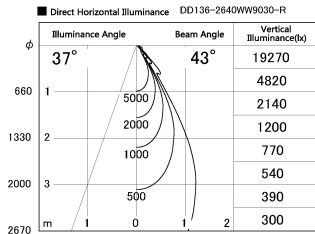

Item no. DD136-2640WW9030-R

Series Name: Cledy versa R-G Antiglare
(DD136-AG-R)

White Reflector

Installation	Recessed mount
Type	Cledy versa R-G Antiglare (DD136-AG-R)
Fixture wattage	23W
Beam angle	42 deg
Color Temp.	3000K
CRI	Ra>90
Luminous	2385 lm
Body	Die-cast aluminum alloy
Body finish	N/A
Trim finish	White
Reflector finish	White
IP Rate	IP20
Light source	COB module
Input Voltage	AC220~240V
Dimming Type	Non-Dimmable
Certificate	CE, CCC
Cut Hole	150mm