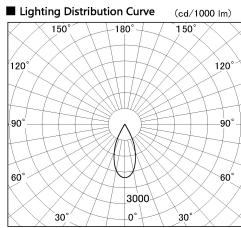

Item no. DD136-2640WW9030-R

Series Name: Cledy versa R-G Antiglare
(DD136-AG-R)

White Reflector

Installation	Recessed mount
Type	Cledy versa R-G Antiglare (DD136-AG-R)
Fixture wattage	23W
Beam angle	42 deg
Color Temp.	3000K
CRI	Ra>90
Luminous	2385 lm
Body	Die-cast aluminum alloy
Body finish	N/A
Trim finish	White
Reflector finish	White
IP Rate	IP20
Light source	COB module
Input Voltage	AC220~240V
Dimming Type	Non-Dimmable
Certificate	CE, CCC
Cut Hole	150mm