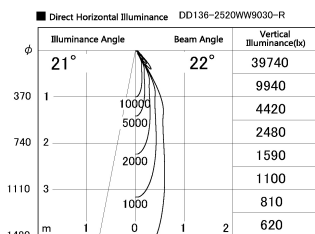

Item no. DD136-2520WW9030-R

Series Name: Cledy versa R-G Antiglare
(DD136-AG-R)

White Reflector

Installation	Recessed mount
Type	Cledy versa R-G Antiglare (DD136-AG-R)
Fixture wattage	23W
Beam angle	21 deg
Color Temp.	3000K
CRI	Ra>90
Luminous	2177 lm
Body	Die-cast aluminum alloy
Body finish	N/A
Trim finish	White
Reflector finish	White
IP Rate	IP20
Light source	COB module
Input Voltage	AC220~240V
Dimming Type	Non-Dimmable
Certificate	CE, CCC
Cut Hole	125mm