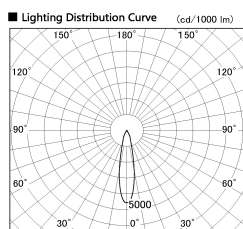

Item no. DD136-2520WW9030-R

Series Name: Cledy versa R-G Antiglare
(DD136-AG-R)

White Reflector

Installation	Recessed mount
Type	Cledy versa R-G Antiglare (DD136-AG-R)
Fixture wattage	23W
Beam angle	21 deg
Color Temp.	3000K
CRI	Ra>90
Luminous	2177 lm
Body	Die-cast aluminum alloy
Body finish	N/A
Trim finish	White
Reflector finish	White
IP Rate	IP20
Light source	COB module
Input Voltage	AC220~240V
Dimming Type	Non-Dimmable
Certificate	CE, CCC
Cut Hole	125mm