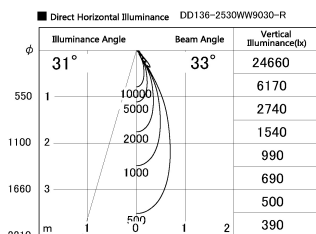

Item no. DD136-2530WW9030-R

Series Name: Cledy versa R-G Antiglare
(DD136-AG-R)

White Reflector

Installation	Recessed mount
Type	Cledy versa R-G Antiglare (DD136-AG-R)
Fixture wattage	23W
Beam angle	32 deg
Color Temp.	3000K
CRI	Ra>90
Luminous	2223 lm
Body	Die-cast aluminum alloy
Body finish	N/A
Trim finish	White
Reflector finish	White
IP Rate	IP20
Light source	COB module
Input Voltage	AC220~240V
Dimming Type	Non-Dimmable
Certificate	CE, CCC
Cut Hole	125mm