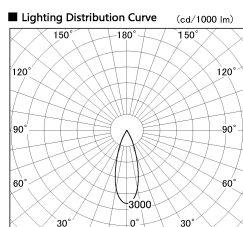

Item no. DD136-2530WW9030-R

Series Name: Cledy versa R-G Antiglare
(DD136-AG-R)

White Reflector

Installation	Recessed mount
Type	Cledy versa R-G Antiglare (DD136-AG-R)
Fixture wattage	23W
Beam angle	32 deg
Color Temp.	3000K
CRI	Ra>90
Luminous	2223 lm
Body	Die-cast aluminum alloy
Body finish	N/A
Trim finish	White
Reflector finish	White
IP Rate	IP20
Light source	COB module
Input Voltage	AC220~240V
Dimming Type	Non-Dimmable
Certificate	CE, CCC
Cut Hole	125mm