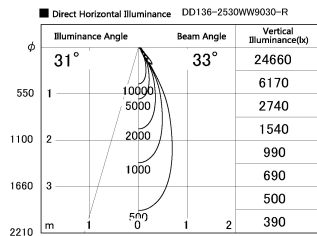

Item no. DD136-2530WW9030-R

Series Name: Cledy versa R-G Antiglare
(DD136-AG-R)

White Reflector

| | |
|------------------|---|
| Installation | Recessed mount |
| Type | Cledy versa R-G Antiglare (DD136-AG-R) |
| Fixture wattage | 23W |
| Beam angle | 32 deg |
| Color Temp. | 3000K |
| CRI | Ra>90 |
| Luminous | 2223 lm |
| Body | Die-cast aluminum alloy |
| Body finish | N/A |
| Trim finish | White |
| Reflector finish | White |
| IP Rate | IP20 |
| Light source | COB module |
| Input Voltage | AC220~240V |
| Dimming Type | Non-Dimmable |
| Certificate | CE, CCC |
| Cut Hole | 125mm |