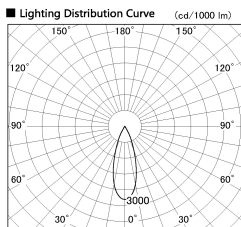

Item no. DD136-2530WW9030-R

Series Name: Cledy versa R-G Antiglare
(DD136-AG-R)

White Reflector

| | |
|------------------|---|
| Installation | Recessed mount |
| Type | Cledy versa R-G Antiglare (DD136-AG-R) |
| Fixture wattage | 23W |
| Beam angle | 32 deg |
| Color Temp. | 3000K |
| CRI | Ra>90 |
| Luminous | 2223 lm |
| Body | Die-cast aluminum alloy |
| Body finish | N/A |
| Trim finish | White |
| Reflector finish | White |
| IP Rate | IP20 |
| Light source | COB module |
| Input Voltage | AC220~240V |
| Dimming Type | Non-Dimmable |
| Certificate | CE, CCC |
| Cut Hole | 125mm |