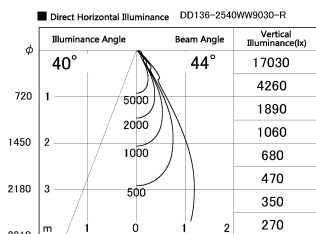

Item no. DD136-2540WW9030-R

Series Name: Cledy versa R-G Antiglare  
(DD136-AG-R)

White Reflector

Installation	Recessed mount
Type	Cledy versa R-G Antiglare (DD136-AG-R)
Fixture wattage	23W
Beam angle	43 deg
Color Temp.	3000K
CRI	Ra>90
Luminous	2266 lm
Body	Die-cast aluminum alloy
Body finish	N/A
Trim finish	White
Reflector finish	White
IP Rate	IP20
Light source	COB module
Input Voltage	AC220~240V
Dimming Type	Non-Dimmable
Certificate	CE, CCC
Cut Hole	125mm