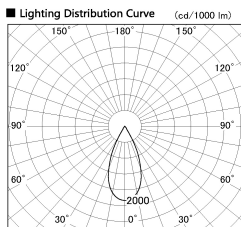

Item no. DD136-2540WW9030-R

Series Name: Cledy versa R-G Antiglare
(DD136-AG-R)

White Reflector

Installation	Recessed mount
Type	Cledy versa R-G Antiglare (DD136-AG-R)
Fixture wattage	23W
Beam angle	43 deg
Color Temp.	3000K
CRI	Ra>90
Luminous	2266 lm
Body	Die-cast aluminum alloy
Body finish	N/A
Trim finish	White
Reflector finish	White
IP Rate	IP20
Light source	COB module
Input Voltage	AC220~240V
Dimming Type	Non-Dimmable
Certificate	CE, CCC
Cut Hole	125mm