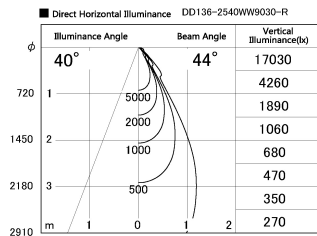

Item no. DD136-2540WW9030-R

Series Name: Cledy versa R-G Antiglare
(DD136-AG-R)

White Reflector

Installation	Recessed mount
Type	Cledy versa R-G Antiglare (DD136-AG-R)
Fixture wattage	23W
Beam angle	43 deg
Color Temp.	3000K
CRI	Ra>90
Luminous	2266 lm
Body	Die-cast aluminum alloy
Body finish	N/A
Trim finish	White
Reflector finish	White
IP Rate	IP20
Light source	COB module
Input Voltage	AC220~240V
Dimming Type	Non-Dimmable
Certificate	CE, CCC
Cut Hole	125mm