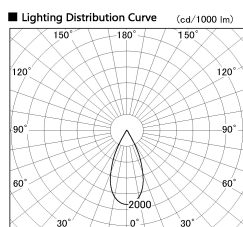

Item no. DD136-2540WW9030-R

Series Name: Cledy versa R-G Antiglare  
(DD136-AG-R)

White Reflector

Installation	Recessed mount
Type	Cledy versa R-G Antiglare (DD136-AG-R)
Fixture wattage	23W
Beam angle	43 deg
Color Temp.	3000K
CRI	Ra>90
Luminous	2266 lm
Body	Die-cast aluminum alloy
Body finish	N/A
Trim finish	White
Reflector finish	White
IP Rate	IP20
Light source	COB module
Input Voltage	AC220~240V
Dimming Type	Non-Dimmable
Certificate	CE, CCC
Cut Hole	125mm