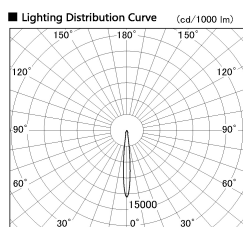

Item no. DD136-2015WW9030-R

Series Name: Cledy versa R-G Antiglare
(DD136-AG-R)

White Reflector

■ Direct Horizontal Illuminance DD136-2015WW9030-R

| φ | Illuminance Angle | Beam Angle | Vertical Illuminance (lx) |
|-----|-------------------|------------|---------------------------|
| 170 | 10° | 11° | 82830 |
| 170 | | | 20710 |
| 340 | | | 9200 |
| 340 | | | 5180 |
| 520 | | | 3310 |
| 520 | | | 2300 |
| 690 | | | 1690 |
| 690 | | | 1290 |

| | |
|------------------|---|
| Installation | Recessed mount |
| Type | Cledy versa R-G Antiglare (DD136-AG-R) |
| Fixture wattage | 20W |
| Beam angle | 12 deg |
| Color Temp. | 3000K |
| CRI | Ra>90 |
| Luminous | 1632 lm |
| Body | Die-cast aluminum alloy |
| Body finish | N/A |
| Trim finish | White |
| Reflector finish | White |
| IP Rate | IP20 |
| Light source | COB module |
| Input Voltage | AC220~240V |
| Dimming Type | Non-Dimmable |
| Certificate | CE, CCC |
| Cut Hole | 125mm |