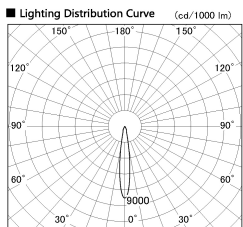

Item no. DD136-2020WW9030-R

Series Name: Cledy versa R-G Antiglare
(DD136-AG-R)

White Reflector

■ Direct Horizontal Illuminance DD136-2020WW9030-R

φ	Illuminance Angle	Beam Angle	Vertical Illuminance (lx)
240	14°	15°	58430
1			14610
			6490
490			3650
2			2340
730			1620
3			1190
980			910

Installation	Recessed mount
Type	Cledy versa R-G Antiglare (DD136-AG-R)
Fixture wattage	20W
Beam angle	15 deg
Color Temp.	3000K
CRI	Ra>90
Luminous	1786 lm
Body	Die-cast aluminum alloy
Body finish	N/A
Trim finish	White
Reflector finish	White
IP Rate	IP20
Light source	COB module
Input Voltage	AC220~240V
Dimming Type	Non-Dimmable
Certificate	CE, CCC
Cut Hole	125mm