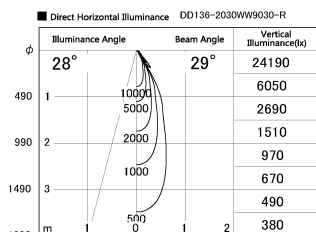

Item no. DD136-2030WW9030-R

Series Name: Cledy versa R-G Antiglare  
(DD136-AG-R)

White Reflector

Installation	Recessed mount
Type	Cledy versa R-G Antiglare (DD136-AG-R)
Fixture wattage	20W
Beam angle	28 deg
Color Temp.	3000K
CRI	Ra>90
Luminous	1844 lm
Body	Die-cast aluminum alloy
Body finish	N/A
Trim finish	White
Reflector finish	White
IP Rate	IP20
Light source	COB module
Input Voltage	AC220~240V
Dimming Type	Non-Dimmable
Certificate	CE, CCC
Cut Hole	125mm