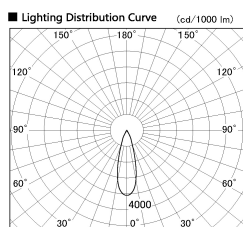

Item no. DD136-2030WW9030-R

Series Name: Cledy versa R-G Antiglare  
(DD136-AG-R)

White Reflector

Installation	Recessed mount
Type	Cledy versa R-G Antiglare (DD136-AG-R)
Fixture wattage	20W
Beam angle	28 deg
Color Temp.	3000K
CRI	Ra>90
Luminous	1844 lm
Body	Die-cast aluminum alloy
Body finish	N/A
Trim finish	White
Reflector finish	White
IP Rate	IP20
Light source	COB module
Input Voltage	AC220~240V
Dimming Type	Non-Dimmable
Certificate	CE, CCC
Cut Hole	125mm