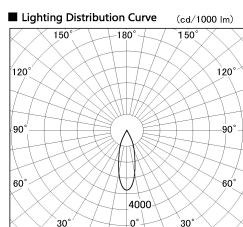

Item no. DD136-1930WW9030-R

Series Name: Cledy versa R-G Antiglare
(DD136-AG-R)

White Reflector

Installation	Recessed mount
Type	Cledy versa R-G Antiglare (DD136-AG-R)
Fixture wattage	18.6W
Beam angle	29 deg
Color Temp.	3000K
CRI	Ra>90
Luminous	1620 lm
Body	Die-cast aluminum alloy
Body finish	N/A
Trim finish	White
Reflector finish	White
IP Rate	IP20
Light source	COB module
Input Voltage	AC220~240V
Dimming Type	Non-Dimmable
Certificate	CE, CCC
Cut Hole	100mm