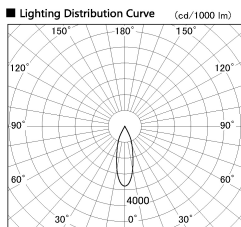

Item no. DD136-1930WW9030-R

Series Name: Cledy versa R-G Antiglare
(DD136-AG-R)

White Reflector

Installation	Recessed mount
Type	
Fixture wattage	18.6W
Beam angle	29 deg
Color Temp.	3000K
CRI	Ra>90
Luminous	1620 lm
Body	Die-cast aluminum alloy
Body finish	N/A
Trim finish	White
Reflector finish	White
IP Rate	IP20
Light source	COB module
Input Voltage	AC220~240V
Dimming Type	Non-Dimmable
Certificate	CE, CCC
Cut Hole	100mm