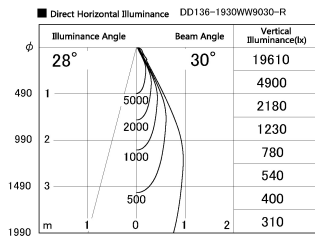

Item no. DD136-1930WW9030-R

Series Name: Cledy versa R-G Antiglare
(DD136-AG-R)

White Reflector

Installation	Recessed mount
Type	
Fixture wattage	18.6W
Beam angle	29 deg
Color Temp.	3000K
CRI	Ra>90
Luminous	1620 lm
Body	Die-cast aluminum alloy
Body finish	N/A
Trim finish	White
Reflector finish	White
IP Rate	IP20
Light source	COB module
Input Voltage	AC220~240V
Dimming Type	Non-Dimmable
Certificate	CE, CCC
Cut Hole	100mm