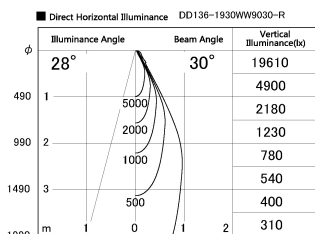

Item no. DD136-1930WW9030-R

Series Name: Cledy versa R-G Antiglare
(DD136-AG-R)

White Reflector

Installation	Recessed mount
Type	Cledy versa R-G Antiglare (DD136-AG-R)
Fixture wattage	18.6W
Beam angle	29 deg
Color Temp.	3000K
CRI	Ra>90
Luminous	1620 lm
Body	Die-cast aluminum alloy
Body finish	N/A
Trim finish	White
Reflector finish	White
IP Rate	IP20
Light source	COB module
Input Voltage	AC220~240V
Dimming Type	Non-Dimmable
Certificate	CE, CCC
Cut Hole	100mm