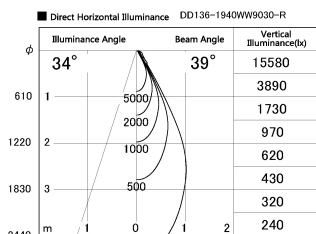

Item no. DD136-1940WW9030-R

Series Name: Cledy versa R-G Antiglare  
(DD136-AG-R)

White Reflector

Installation	Recessed mount
Type	Cledy versa R-G Antiglare (DD136-AG-R)
Fixture wattage	18.6W
Beam angle	40 deg
Color Temp.	3000K
CRI	Ra>90
Luminous	1651 lm
Body	Die-cast aluminum alloy
Body finish	N/A
Trim finish	White
Reflector finish	White
IP Rate	IP20
Light source	COB module
Input Voltage	AC220~240V
Dimming Type	Non-Dimmable
Certificate	CE, CCC
Cut Hole	100mm