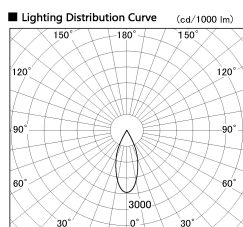

Item no. DD136-1940WW9030-R

Series Name: Cledy versa R-G Antiglare  
(DD136-AG-R)

White Reflector

Installation	Recessed mount
Type	Cledy versa R-G Antiglare (DD136-AG-R)
Fixture wattage	18.6W
Beam angle	40 deg
Color Temp.	3000K
CRI	Ra>90
Luminous	1651 lm
Body	Die-cast aluminum alloy
Body finish	N/A
Trim finish	White
Reflector finish	White
IP Rate	IP20
Light source	COB module
Input Voltage	AC220~240V
Dimming Type	Non-Dimmable
Certificate	CE, CCC
Cut Hole	100mm