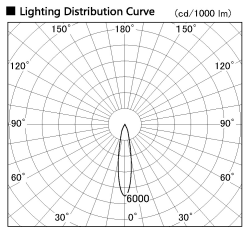

Item no. DD136-1120WW9030-R

Series Name: Cledy versa R-G Antiglare
(DD136-AG-R)

White Reflector

Installation	Recessed mount
Type	Cledy versa R-G Antiglare (DD136-AG-R)
Fixture wattage	10.5W
Beam angle	19 deg
Color Temp.	3000K
CRI	Ra>90
Luminous	872 lm
Body	Die-cast aluminum alloy
Body finish	N/A
Trim finish	White
Reflector finish	White
IP Rate	IP20
Light source	COB module
Input Voltage	AC220~240V
Dimming Type	Non-Dimmable
Certificate	CE, CCC
Cut Hole	100mm