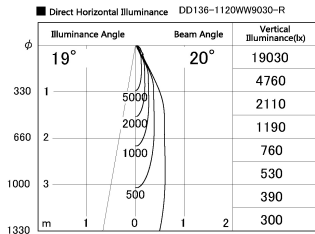

Item no. DD136-1120WW9030-R

Series Name: Cledy versa R-G Antiglare
(DD136-AG-R)

White Reflector

Installation	Recessed mount
Type	Cledy versa R-G Antiglare (DD136-AG-R)
Fixture wattage	10.5W
Beam angle	19 deg
Color Temp.	3000K
CRI	Ra>90
Luminous	872 lm
Body	Die-cast aluminum alloy
Body finish	N/A
Trim finish	White
Reflector finish	White
IP Rate	IP20
Light source	COB module
Input Voltage	AC220~240V
Dimming Type	Non-Dimmable
Certificate	CE, CCC
Cut Hole	100mm