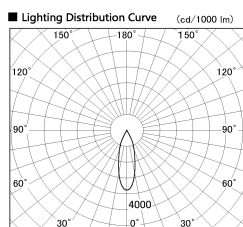

Item no. DD136-1130WW9030-R

Series Name: Cledy versa R-G Antiglare
(DD136-AG-R)

White Reflector

Installation	Recessed mount
Type	Cledy versa R-G Antiglare (DD136-AG-R)
Fixture wattage	10.5W
Beam angle	29 deg
Color Temp.	3000K
CRI	Ra>90
Luminous	928 lm
Body	Die-cast aluminum alloy
Body finish	N/A
Trim finish	White
Reflector finish	White
IP Rate	IP20
Light source	COB module
Input Voltage	AC220~240V
Dimming Type	Non-Dimmable
Certificate	CE, CCC
Cut Hole	100mm