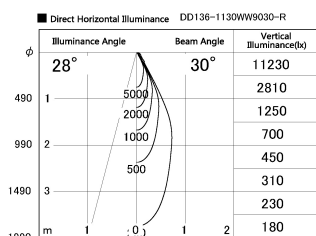

Item no. DD136-1130WW9030-R

Series Name: Cledy versa R-G Antiglare
(DD136-AG-R)

White Reflector

Installation	Recessed mount
Type	Cledy versa R-G Antiglare (DD136-AG-R)
Fixture wattage	10.5W
Beam angle	29 deg
Color Temp.	3000K
CRI	Ra>90
Luminous	928 lm
Body	Die-cast aluminum alloy
Body finish	N/A
Trim finish	White
Reflector finish	White
IP Rate	IP20
Light source	COB module
Input Voltage	AC220~240V
Dimming Type	Non-Dimmable
Certificate	CE, CCC
Cut Hole	100mm