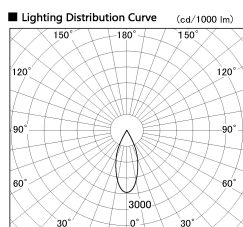

Item no. DD136-1140WW9030-R

Series Name: Cledy versa R-G Antiglare
(DD136-AG-R)

White Reflector

Installation	Recessed mount
Type	Cledy versa R-G Antiglare (DD136-AG-R)
Fixture wattage	10.5W
Beam angle	40 deg
Color Temp.	3000K
CRI	Ra>90
Luminous	945 lm
Body	Die-cast aluminum alloy
Body finish	N/A
Trim finish	White
Reflector finish	White
IP Rate	IP20
Light source	COB module
Input Voltage	AC220~240V
Dimming Type	Non-Dimmable
Certificate	CE, CCC
Cut Hole	100mm