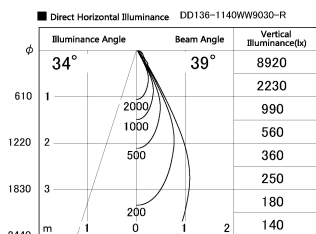

Item no. DD136-1140WW9030-R

Series Name: Cledy versa R-G Antiglare  
(DD136-AG-R)

White Reflector

Installation	Recessed mount
Type	Cledy versa R-G Antiglare (DD136-AG-R)
Fixture wattage	10.5W
Beam angle	40 deg
Color Temp.	3000K
CRI	Ra>90
Luminous	945 lm
Body	Die-cast aluminum alloy
Body finish	N/A
Trim finish	White
Reflector finish	White
IP Rate	IP20
Light source	COB module
Input Voltage	AC220~240V
Dimming Type	Non-Dimmable
Certificate	CE, CCC
Cut Hole	100mm