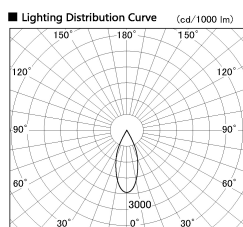

Item no. DD136-1140WW9030-R

Series Name: Cledy versa R-G Antiglare  
(DD136-AG-R)

White Reflector

Installation	Recessed mount
Type	Cledy versa R-G Antiglare (DD136-AG-R)
Fixture wattage	10.5W
Beam angle	40 deg
Color Temp.	3000K
CRI	Ra>90
Luminous	945 lm
Body	Die-cast aluminum alloy
Body finish	N/A
Trim finish	White
Reflector finish	White
IP Rate	IP20
Light source	COB module
Input Voltage	AC220~240V
Dimming Type	Non-Dimmable
Certificate	CE, CCC
Cut Hole	100mm