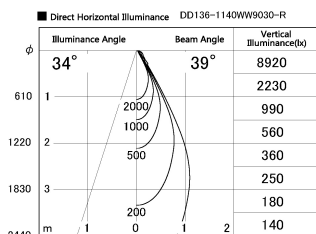

Item no. DD136-1140WW9030-R

Series Name: Cledy versa R-G Antiglare
(DD136-AG-R)

White Reflector

Installation	Recessed mount
Type	Cledy versa R-G Antiglare (DD136-AG-R)
Fixture wattage	10.5W
Beam angle	40 deg
Color Temp.	3000K
CRI	Ra>90
Luminous	945 lm
Body	Die-cast aluminum alloy
Body finish	N/A
Trim finish	White
Reflector finish	White
IP Rate	IP20
Light source	COB module
Input Voltage	AC220~240V
Dimming Type	Non-Dimmable
Certificate	CE, CCC
Cut Hole	100mm